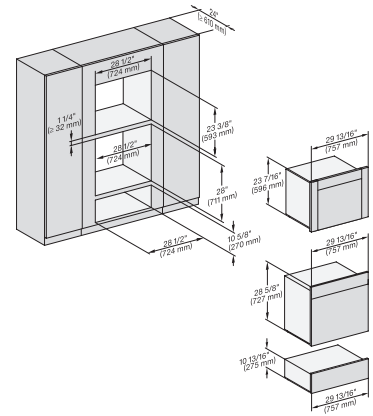

H 6x80 BP, H 6x80-2BP, NA7000 Fitting Combi side by side without wall, Installation drawing, Proud, NA

H6x80BP, H6x70BM, ESW6x85, H6x80-2BP, NA7000, Fitting Combi side by side without wall, Installation drawing, Proud, NA

H 7880 BP

Horno de 30 pulgadas de ancho

diseño fácilmente combinable, con sonda inalámbrica de alta precisión.

DGC 6x6x (AM) + EBA 6808, H 6x80 BP, H 6x80-2BP, NA7000, Fitting Combi wide front, Installation drawing, Proud, NA