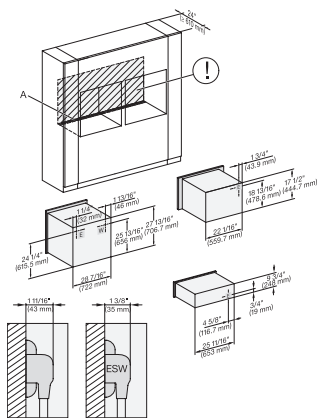

H6x80(-)2BP, H6x70BM, ESW6x85, H2x80BP, H7x80BP, ESW7x70, EVS7670, Installation Combi side by side, Installation drawing