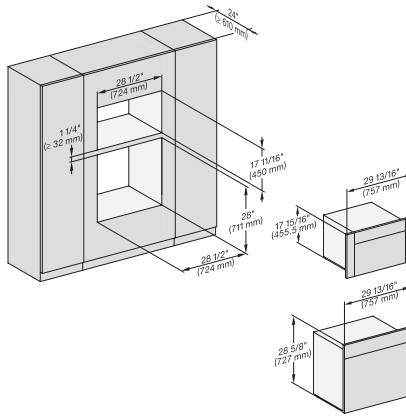

H 6x80 BP, H 6x80-2BP, NA7000 Fitting Combi side by side without wall, Installation drawing, Proud, NA

H6x80BP, H6x70BM, ESW6x85, H6x80-2BP, NA7000, Fitting Combi side by side without wall, Installation drawing, Proud, NA

H 7880 BP

Horno de 30 pulgadas de ancho

diseño fácilmente combinable, con sonda inalámbrica de alta precisión.

DGC 6x6x (AM) + EBA 6808, H 6x80 BP, H 6x80-2BP, NA7000, Fitting Combi wide front, Installation drawing, Proud, NA