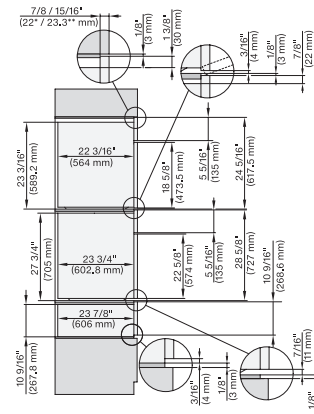

H 7880 BP

Horno de 30 pulgadas de ancho

diseño fácilmente combinable, con sonda inalámbrica de alta precisión.

H6x80(2)BP, H6x70BM, ESW6x85, H2x80BP, H7x80BP, Installation Combi wide front side by side, Installation drawing, Proud

H6x80BP, H6x80-2BP, H2x80BP, H7x80BP, Installation Combi wide front side by side without wall, Installation drawing

H6x80 BP, H6x70BM, ESW6x85, H6x80-2BP, NA7000, Installation Combi w. front side by side without wall, drawing, Proud, NA

DGC7x7x(X), H7x8x(X)BP, side view, 30 Zoll, Flush inset, combi, XL, 650

DGC7x8x, H2x80BP, H7x8xBP(X), side view, 30 Zoll, Flush inset, combi, XXL 650

DGC7x8x(X), H2x80BP, H7x8xBP, ESW7x80, side view, 30 Zoll, Flush inset, combi, XXL, 650, ESW30