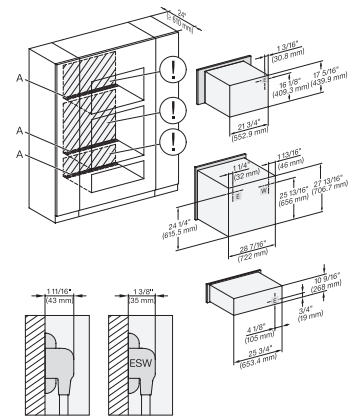

H 6x80BP, H 6x00BM + EBA6808, ESW6x80, H 6x80-2BP, NA7000, Installation Combi wide front, Installation drawing, Proud, NA