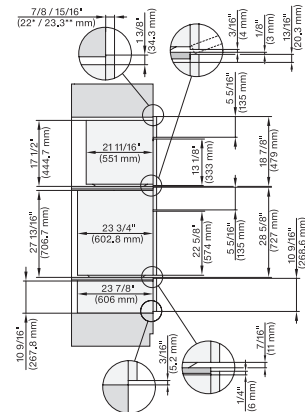

H6x80(2)BP, H6x70BM, ESW6x80, DGC7x7(X), H7x70BM(X), H7x80BP, ESW7x80, Combi, Installation drawing, Proud, Flush inset,