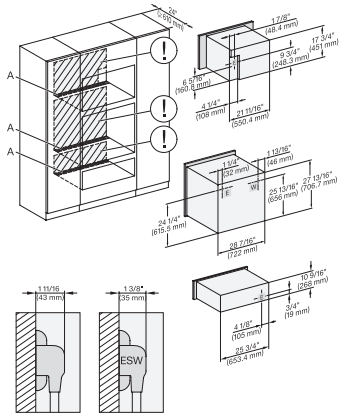

DGC7x4x+EBA7848, H2880BP, H7x6xBP(X), ESW7x80, Installation, 30 Zoll, Proud, combi, XL, 650