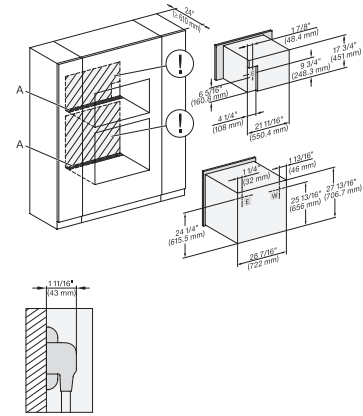

DGC7x4x+EBA7848, H2880BP, H7280BP(X), Installation, 30 Zoll, Proud, combi, wide front, XL, 650