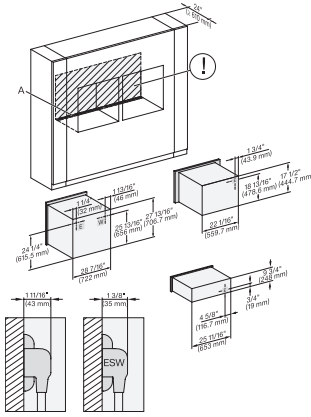

H 6x80 BP, H 6x70 BM, ESW 6x80, H 6x80-2BP, NA7000, Installation Combi wide front, Installation drawing, Proud, NA

H 6x80 BP, H 6x80-2BP, H 2x80BP, H 7x80BP, Installation Combi wide front side by side, Installation drawing, Proud, NA

H 7880 BP

Horno de 30 pulgadas de ancho

diseño fácilmente combinable, con sonda inalámbrica de alta precisión.

H6x80(2)BP, H6x70BM, ESW6x85, H2x80BP, H7x80BP, Installation Combi wide front side by side, Installation drawing, Proud