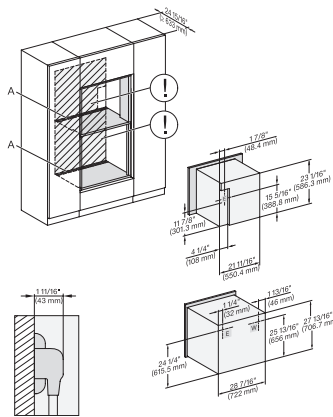

DGC7x7x(X), H7x8x(X)BP, side view, 30 Zoll, Flush inset, combi, XL, 650

DGC7x8x, H2x80BP, H7x8xBP(X), side view, 30 Zoll, Flush inset, combi, XXL 650

DGC7x8x(X), H2x80BP, H7x8xBP, ESW7x80, side view, 30 Zoll, Flush inset, combi, XXL, 650, ESW30

DGC7x4x+EBA7848, H2880BP, H7x8BP(X), Installation, 30 Zoll, Flush inset, combi, XL, 650

DGC786x+EBA7868, H280BP, H7x8xBP(X), Installation, 3 Zoll, Flush inset, combi, XXL, 650

DGC7x4x+EBA7848, H280BP, H7x8xBP(X), ESW7x80, Installation, 30 Zoll, Flush inset, combi, XL, 650