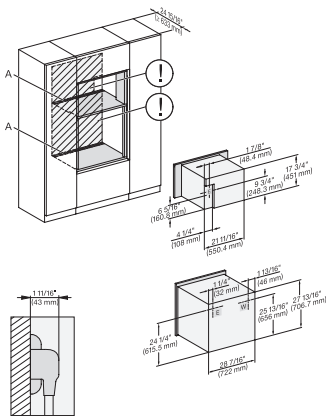

H 7880 BP

Horno de 30 pulgadas de ancho

diseño fácilmente combinable, con sonda inalámbrica de alta precisión.

H6x80(2)BP, H6x70BM, ESW6x85, H2x80BP, H7x80BP, Installation Combi wide front side by side, Installation drawing, Proud

H6x80BP, H6x80-2BP, H2x80BP, H7x80BP, Installation Combi wide front side by side without wall, Installation drawing

H6x80 BP, H6x70BM, ESW6x85, H6x80-2BP, NA7000, Installation Combi w. front side by side without wall, drawing, Proud, NA

DGC7x7x(X), H7x8x(X)BP, side view, 30 Zoll, Flush inset, combi, XL, 650

DGC7x8x, H2x80BP, H7x8xBP(X), side view, 30 Zoll, Flush inset, combi, XXL 650

DGC7x8x(X), H2x80BP, H7x8xBP, ESW7x80, side view, 30 Zoll, Flush inset, combi, XXL, 650, ESW30