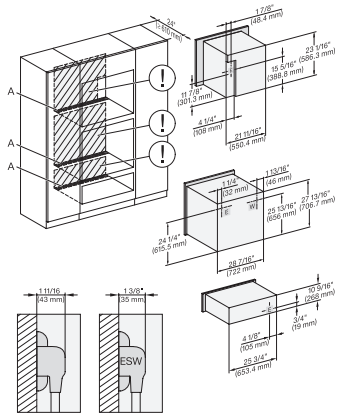

DGC786x+EBA7868, H7x8xBP, ESW7x80, Installation, 30 Zoll, Proud, combi, XXL, 650