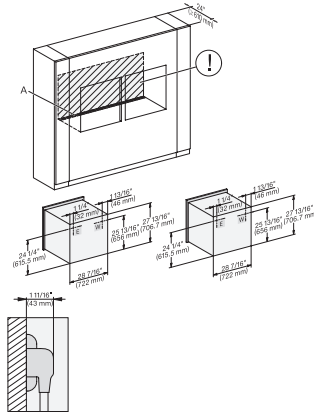

H 6x80 BP, H 6x70 BM, ESW 6x80, H 6x80-2BP, NA7000, Installation Combi wide front, Installation drawing, Proud, NA

H 6x80 BP, H 6x80-2BP, H 2x80BP, H 7x80BP, Installation Combi wide front side by side, Installation drawing, Proud, NA

H 7880 BP

Horno de 30 pulgadas de ancho

diseño fácilmente combinable, con sonda inalámbrica de alta precisión.

H6x80(2)BP, H6x70BM, ESW6x85, H2x80BP, H7x80BP, Installation Combi wide front side by side, Installation drawing, Proud