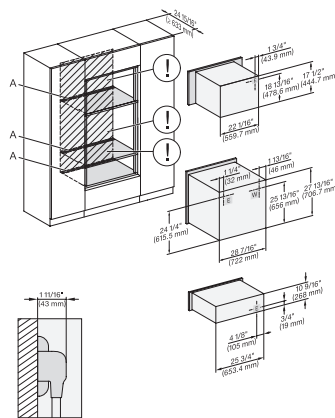

H 7880 BP

Horno de 30 pulgadas de ancho

diseño fácilmente combinable, con sonda inalámbrica de alta precisión.

H 6x80 BP, H 6x80-2BP, H 2x8xBP, H 7x80 BP/BPX Fitting Combi wide front side by side, Install. drawing, Flush inset, NA

H 6x80 BP, H 6x80-2BP, H 2x80BP, G 7x80 BP/BBX, Installation drawing, Flush inset, NA

H 6x80 BP, H 6x00 BM + EBA 6808, H 6x80-2BP, H7xxx BM/BP/BPX, EBA 7848, Installation drawing, Flush inset, NA

H 6x80 BP, H 6x70 BM, H 6x80-2BP, H 7xxx BM/BMX/BP/BPX, H 2x90BP Installation drawing, Flush inset, NA

H 6x80 BP, ESW 6x80, H 6x80-2BP, H 2x80BP, H 7xxx BP/BPX, ESW 7x80 Installation drawing, Flush inset, NA

H 6x80 BP, H 6x00 BM + EBA 6808, H 6x80-2BP, H 7xxxBM/BP/BPC, EBA 7848, ESW 7x80, Installation drawing, Flush inset, NA