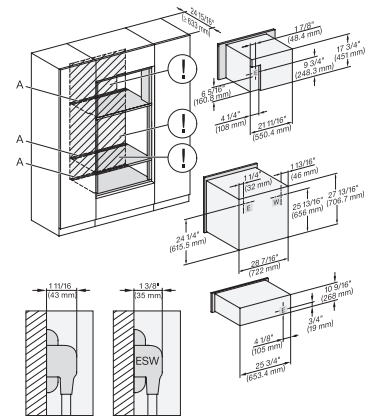

DGC7x7x(X), H7x8x(X)BP, side view, 30 Zoll, Flush inset, combi, XL, 650

DGC7x8x, H2x80BP, H7x8xBP(X), side view, 30 Zoll, Flush inset, combi, XXL 650

DGC7x8x(X), H2x80BP, H7x8xBP, ESW7x80, side view, 30 Zoll, Flush inset, combi, XXL, 650, ESW30

DGC7x4x+EBA7848, H2880BP, H7x8BP(X), Installation, 30 Zoll, Flush inset, combi, XL, 650

DGC786x+EBA7868, H280BP, H7x8xBP(X), Installation, 3 Zoll, Flush inset, combi, XXL, 650

DGC7x4x+EBA7848, H280BP, H7x8xBP(X), ESW7x80, Installation, 30 Zoll, Flush inset, combi, XL, 650