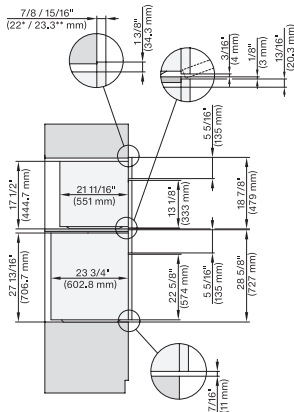

H 6x80 BP, H 6x70 BM, H 6x80-2BP, DGC7x7x, H7x70BM, H7x80BPX, Combi, Installation drawing, Proud, NA