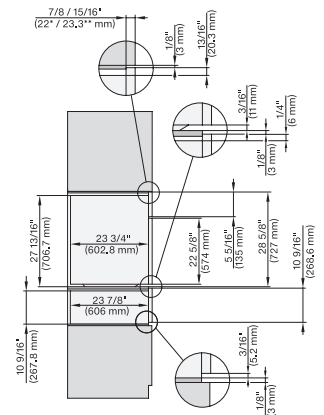

H 7880 BP

Horno de 30 pulgadas de ancho

diseño fácilmente combinable, con sonda inalámbrica de alta precisión.

side view 30 inch Flush inset, installation drawing, NA

installation 30 inch Flush inset, installation drawing, NA

installation 30 inch Flush inset built-under, installation drawing, NA

installation 30 inch Flush inset, installation drawing, NA

side view 30 inch Proud, installation drawing, NA

installation 30 inch Proud, installation drawing, NA

installation 30 inch Proud, installation drawing, NA

H 6x80 BP, H 6x70 BM, H 6x80-2BP, DGC 7x7x, H 7xxx Combi, Installation drawing, Flush inset, NA

H 6x80 BP, ESW 6x80, H 6x80-2BP, H2x80, H7x80m ESW7x80 Combi, Installation drawing, Flush inset, NA