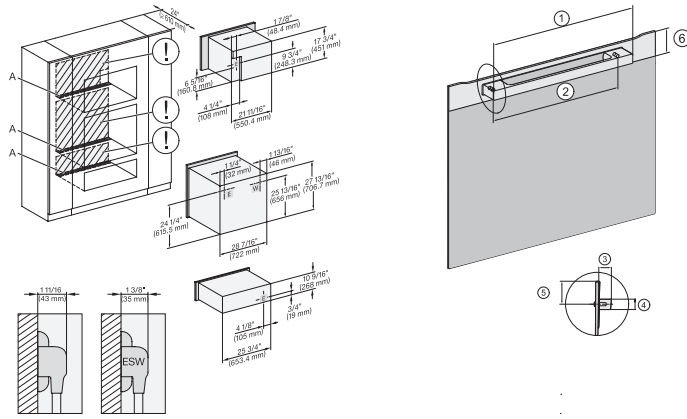

H 7880 BP

Horno de 30 pulgadas de ancho

diseño fácilmente combinable, con sonda inalámbrica de alta precisión.

DGCTx4x+EBA7848, H2880BP, H7x8xBP, ESW7x80,
Installation, 30 Zoll, Proud, combi, wide front, XL, 650

Handle H72xx, H76xx, H78xx, PureLine – NA7000 -
Installation drawing