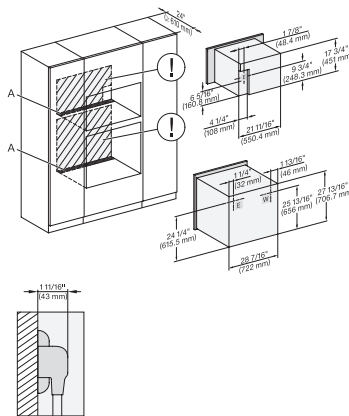

DGC7x4x+EBA7848, H2880BP, H7x8xBP(X), Installation, 30 Zoll, Proud, combi, 650