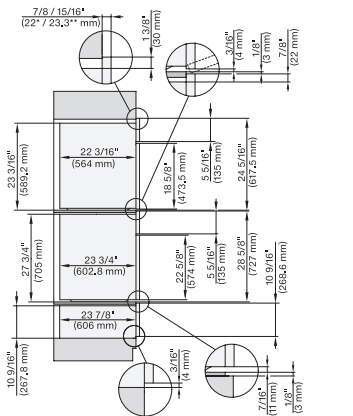

DGC7x4x+EBA7848, H2880BP, H7x8BP(X), Installation, 30 Zoll, Flush inset, combi, XL, 650

DGC786x+EBA7868, H280BP, H7x8xBP(X), Installation, 3 Zoll, Flush inset, combi, XXL, 650

DGC7x4x+EBA7848, H280BP, H7x8xBP(X), ESW7x80, Installation, 30 Zoll, Flush inset, combi, XL, 650

H 7880 BP

Horno de 30 pulgadas de ancho

diseño fácilmente combinable, con sonda inalámbrica de alta precisión.

DGC786x+EBA7868, H7x80BP(X), ESW7x80, Installation, 30 Zoll, Flush inset, combi, XXL, 650

DGC7xxx, H2x80BP, H7x8xBP(X), side view, 30 Zoll, Proud, combi, XL, 650

DGC7x8x, H2x80BP, H7x8xBP(X), side view, 30 Zoll, Proud, combi, XXL 650

DGC7x8x(X), H2x80BP, H7x8xBP(X), ESW7x80, side view, 30 Zoll, Proud, combi, XXL, 650

DGC7x4x+EBA7848, H2880BP, H7x8xBP(X), Installation, 30 Zoll, Proud, combi, 650