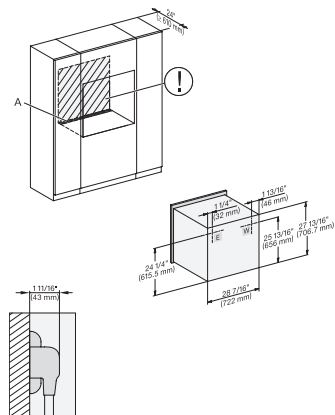

H 7880 BP

Horno de 30 pulgadas de ancho

diseño fácilmente combinable, con sonda inalámbrica de alta precisión.

side view 30 inch Flush inset, installation drawing, NA

installation 30 inch Flush inset, installation drawing, NA

installation 30 inch Flush inset built-under, installation drawing, NA

installation 30 inch Flush inset, installation drawing, NA

side view 30 inch Proud, installation drawing, NA

installation 30 inch Proud, installation drawing, NA