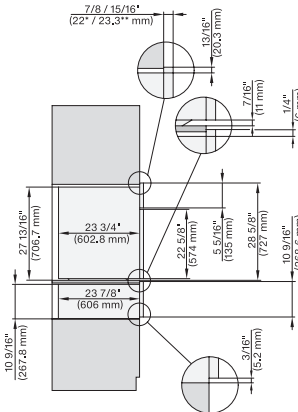

H 6x80 BP, ESW 6x80, H 6x80-2BP, H2x80BP, H7x80BP(X), ESW7x80, Combi, Installation drawing, Proud, NA