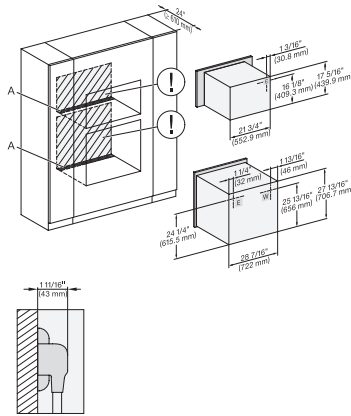

H 6x80 BP, H 6x80-2BP, H2x80BP, H7x80BP(X), Installation Combi side by side without wall, Installation drawing, Proud, NA

H 6x80 BP, H 6x70 BM, ESW 6x85, H 6x80-2BP, NA7000, Installation Combi side by side without wall, drawing, Proud, NA

H 7880 BP

Horno de 30 pulgadas de ancho

diseño fácilmente combinable, con sonda inalámbrica de alta precisión.

DGC 6x6x (AM) + EBA 6808, H 6x80 BP, H 6x80-2BP, Installation Combi wide front, Installation drawing, Proud, NA