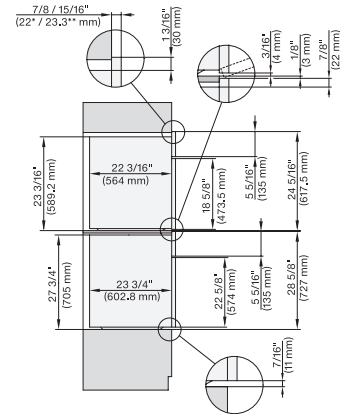

DGC7x4x+EBA7848, H2880BP, H7x8BP(X), Installation, 30 Zoll, Flush inset, combi, XL, 650

DGC786x+EBA7868, H280BP, H7x8xBP(X), Installation, 3 Zoll, Flush inset, combi, XXL, 650

DGC7x4x+EBA7848, H280BP, H7x8xBP(X), ESW7x80, Installation, 30 Zoll, Flush inset, combi, XL, 650

H 7880 BP

Horno de 30 pulgadas de ancho

diseño fácilmente combinable, con sonda inalámbrica de alta precisión.

DGC786x+EBA7868, H7x80BP(X), ESW7x80, Installation, 30 Zoll, Flush inset, combi, XXL, 650

DGC7xxx, H2x80BP, H7x8xBP(X), side view, 30 Zoll, Proud, combi, XL, 650

DGC7x8x, H2x80BP, H7x8xBP(X), side view, 30 Zoll, Proud, combi, XXL 650

DGC7x8x(X), H2x80BP, H7x8xBP(X), ESW7x80, side view, 30 Zoll, Proud, combi, XXL, 650

DGC7x4x+EBA7848, H2880BP, H7x8xBP(X), Installation, 30 Zoll, Proud, combi, 650