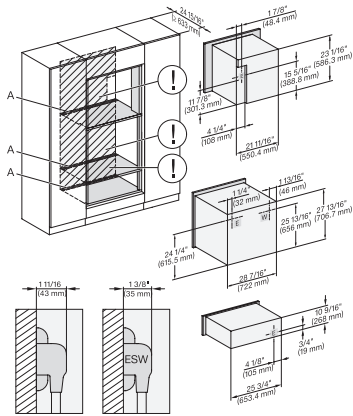

DGC7x7x(X), H7x8x(X)BP, side view, 30 Zoll, Flush inset, combi, XL, 650

DGC7x8x, H2x80BP, H7x8xBP(X), side view, 30 Zoll, Flush inset, combi, XXL 650

DGC7x8x(X), H2x80BP, H7x8xBP, ESW7x80, side view, 30 Zoll, Flush inset, combi, XXL, 650, ESW30

DGC7x4x+EBA7848, H2880BP, H7x8BP(X), Installation, 30 Zoll, Flush inset, combi, XL, 650

DGC786x+EBA7868, H280BP, H7x8xBP(X), Installation, 3 Zoll, Flush inset, combi, XXL, 650

DGC7x4x+EBA7848, H280BP, H7x8xBP(X), ESW7x80, Installation, 30 Zoll, Flush inset, combi, XL, 650

H 7880 BP

Horno de 30 pulgadas de ancho

diseño fácilmente combinable, con sonda inalámbrica de alta precisión.

DGC786x+EBA7868, H7x80BP(X), ESW7x80, Installation, 30 Zoll, Flush inset, combi, XXL, 650

DGC7xxx, H2x80BP, H7x8xBP(X), side view, 30 Zoll, Proud, combi, XL, 650