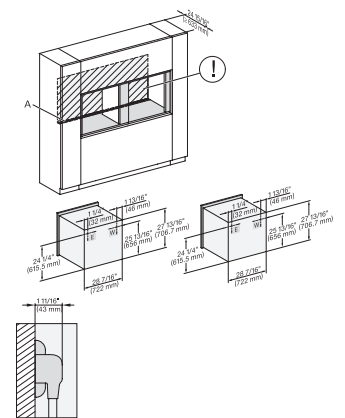

H 6x80 BP, H 6x80-2BP, H2x80BP, H7x80BP/BPX Combi, side by side, Installation drawing, Flush inset, NA