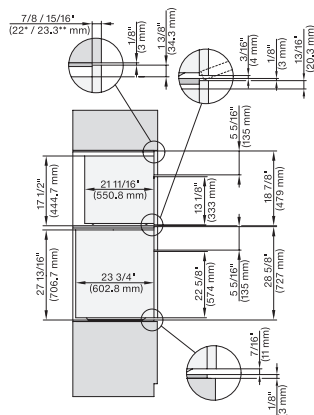

H 7880 BP

Horno de 30 pulgadas de ancho

diseño fácilmente combinable, con sonda inalámbrica de alta precisión.

side view 30 inch Flush inset, installation drawing, NA

installation 30 inch Flush inset, installation drawing, NA

installation 30 inch Flush inset built-under, installation drawing, NA

installation 30 inch Flush inset, installation drawing, NA

side view 30 inch Proud, installation drawing, NA

installation 30 inch Proud, installation drawing, NA

installation 30 inch Proud, installation drawing, NA

H 6x80 BP, H 6x70 BM, H 6x80-2BP, DGC 7x7x, H 7xxx Combi, Installation drawing, Flush inset, NA

H 6x80 BP, ESW 6x80, H 6x80-2BP, H2x80, H7x80m ESW7x80 Combi, Installation drawing, Flush inset, NA