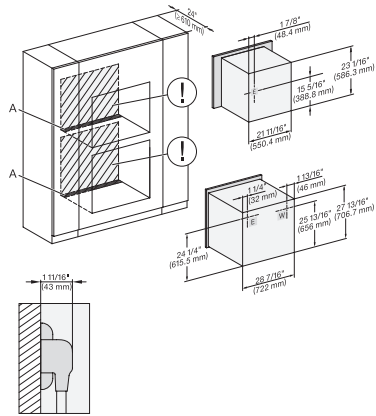

H 6x80 BP, H 6x80-2BP, H2x80BP, H7x80BP(X), Installation Combi side by side without wall, Installation drawing, Proud, NA

H 6x80 BP, H 6x70 BM, ESW 6x85, H 6x80-2BP, NA7000, Installation Combi side by side without wall, drawing, Proud, NA

H 7880 BP

Horno de 30 pulgadas de ancho

diseño fácilmente combinable, con sonda inalámbrica de alta precisión.

DGC 6x6x (AM) + EBA 6808, H 6x80 BP, H 6x80-2BP, Installation Combi wide front, Installation drawing, Proud, NA