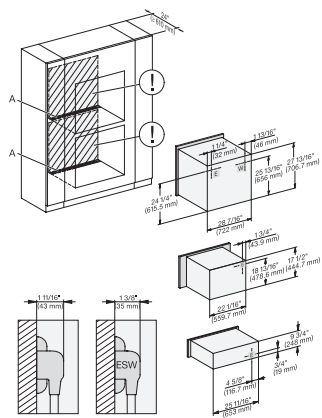

H 6x80 BP, H 6x70 BM, ESW 6x85, H 6x80-2BP, NA7000, Installation Combi wide front, Installation drawing, Proud, NA