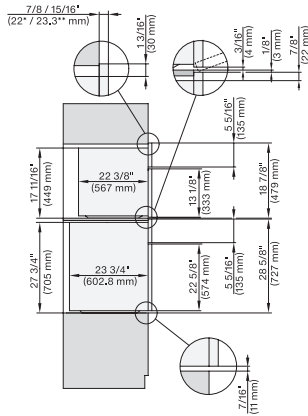

DGC7x7x(X), H7x8x(X)BP, side view, 30 Zoll, Flush inset, combi, XL, 650

DGC7x8x, H2x80BP, H7x8xBP(X), side view, 30 Zoll, Flush inset, combi, XXL 650

DGC7x8x(X), H2x80BP, H7x8xBP, ESW7x80, side view, 30 Zoll, Flush inset, combi, XXL, 650, ESW30

DGC7x4x+EBA7848, H2880BP, H7x8BP(X), Installation, 30 Zoll, Flush inset, combi, XL, 650

DGC786x+EBA7868, H280BP, H7x8xBP(X), Installation, 3 Zoll, Flush inset, combi, XXL, 650

DGC7x4x+EBA7848, H280BP, H7x8xBP(X), ESW7x80, Installation, 30 Zoll, Flush inset, combi, XL, 650

H 7880 BP

Horno de 30 pulgadas de ancho

diseño fácilmente combinable, con sonda inalámbrica de alta precisión.

DGC786x+EBA7868, H7x80BP(X), ESW7x80, Installation, 30 Zoll, Flush inset, combi, XXL, 650

DGC7xxx, H2x80BP, H7x8xBP(X), side view, 30 Zoll, Proud, combi, XL, 650