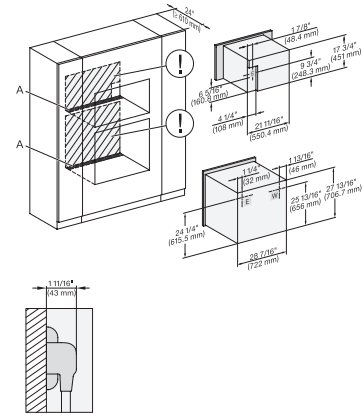

DGC7x4x+EBA7848, H2880BP, H7280BPX, Installation, 30 Zoll, Proud, combi, wide front, XL, 650