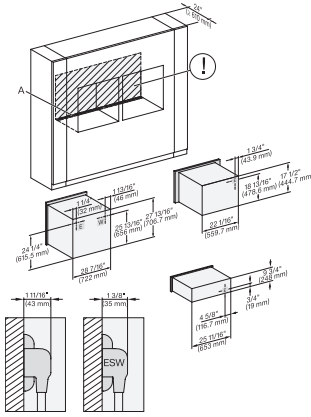

H 6x80 BP, H 6x70 BM, ESW 6x80, H 6x80-2BP, NA7000, Installation Combi wide front, Installation drawing, Proud, NA

H 6x80 BP, H 6x80-2BP, H 2x80 BP, H 7x80 BP, Installation Combi wide front side by side, Installation drawing, Proud, NA

H 7880 BP

Horno de 30 pulgadas de ancho

diseño fácilmente combinable, con sonda inalámbrica de alta precisión.

H6x80(2)BP, H6x70BM, ESW6x85, H2x80BP, H7x80BP, Installation Combi wide front side by side, Installation drawing, Proud