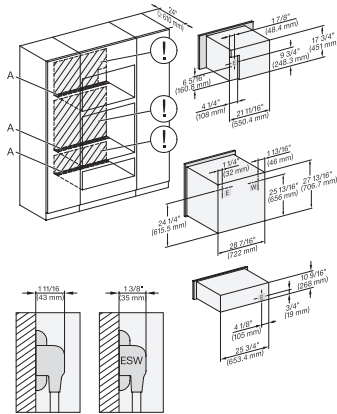

DGC7x4x+EBA7848, H2880BP, H7x6xBP(X), ESW7x80, Installation, 30 Zoll, Proud, combi, XL, 650