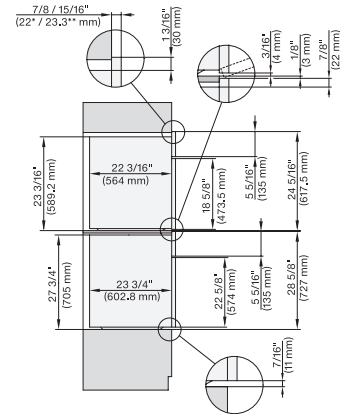

DGC7x7x(X), H7x8x(X)BP, side view, 30 Zoll, Flush inset, combi, XL, 650

DGC7x8x, H2x80BP, H7x8xBP(X), side view, 30 Zoll, Flush inset, combi, XXL 650

DGC7x8x(X), H2x80BP, H7x8xBP, ESW7x80, side view, 30 Zoll, Flush inset, combi, XXL, 650, ESW30

DGC7x4x+EBA7848, H2880BP, H7x8BP(X), Installation, 30 Zoll, Flush inset, combi, XL, 650

DGC786x+EBA7868, H280BP, H7x8xBP(X), Installation, 3 Zoll, Flush inset, combi, XXL, 650

DGC7x4x+EBA7848, H280BP, H7x8xBP(X), ESW7x80, Installation, 30 Zoll, Flush inset, combi, XL, 650

H 7880 BP

Horno de 30 pulgadas de ancho

diseño fácilmente combinable, con sonda inalámbrica de alta precisión.

DGC786x+EBA7868, H7x80BP(X), ESW7x80, Installation, 30 Zoll, Flush inset, combi, XXL, 650

DGC7xxx, H2x80BP, H7x8xBP(X), side view, 30 Zoll, Proud, combi, XL, 650

DGC7x8x, H2x80BP, H7x8xBP(X), side view, 30 Zoll, Proud, combi, XXL 650

DGC7x8x(X), H2x80BP, H7x8xBP(X), ESW7x80, side view, 30 Zoll, Proud, combi, XXL, 650

DGC7x4x+EBA7848, H2880BP, H7x8xBP(X), Installation, 30 Zoll, Proud, combi, 650