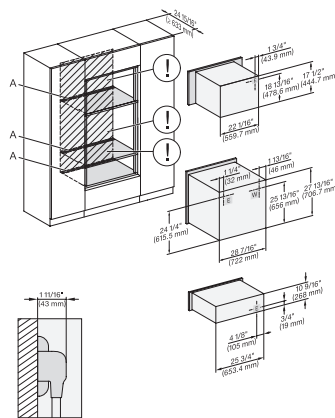

H 7880 BP

Horno de 30 pulgadas de ancho

diseño fácilmente combinable, con sonda inalámbrica de alta precisión.

H 6x80 BP, H 6x80-2BP, H 2x80BP, H 7x80 BP/BBX Fitting Combi wide front side by side, Install. drawing, Flush inset, NA

H 6x80 BP, H 6x80-2BP, H 2x80BP, G 7x80 BP/BBX, Installation drawing, Flush inset, NA

H 6x80 BP, H 6x00 BM + EBA 6808, H 6x80-2BP, H7xxx BM/BP/BPX, EBA 7848, Installation drawing, Flush inset, NA

H 6x80 BP, H 6x70 BM, H 6x80-2BP, H 7xxx BM/BMX/BP/BPX, H 2x90BP Installation drawing, Flush inset, NA

H 6x80 BP, ESW 6x80, H 6x80-2BP, H 2x80BP, H 7xxx BP/BPX, ESW 7x80 Installation drawing, Flush inset, NA

H 6x80 BP, H 6x00 BM + EBA 6808, H 6x80-2BP, H 7xxxBM/BP/BPC, EBA 7848, ESW 7x80, Installation drawing, Flush inset, NA