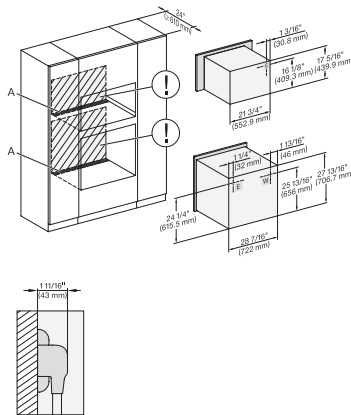

H6x80(-)2BP, H6x00BM + EBA6808, H7x40BM, H2880BP, H7x80BP(X), Installation Combi, Installation drawing, Proud, NA