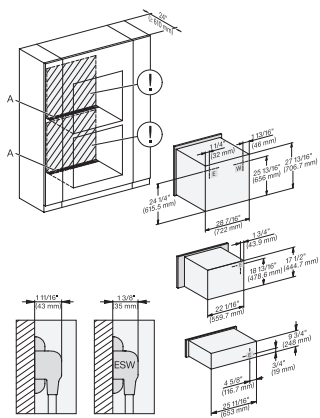

H 6x80 BP, H 6x70 BM, ESW 6x85, H 6x80-2BP, NA7000, Installation Combi wide front, Installation drawing, Proud, NA