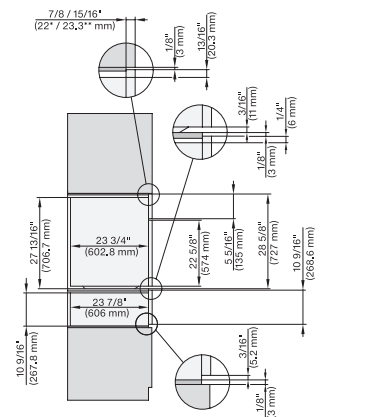

H 6x80 BP, ESW 6x80, H 6x80-2BP, H2x80, H7x80m ESW7x80 Combi, Installation drawing, Flush inset, NA