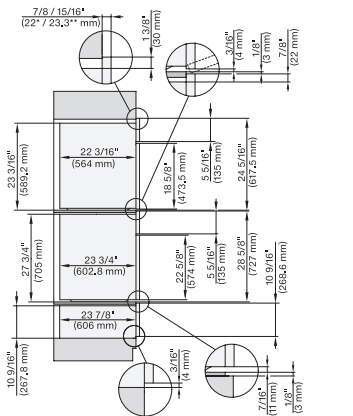

DGC7x7x(X), H7x8x(X)BP, side view, 30 Zoll, Flush inset, combi, XL, 650

DGC7x8x, H2x80BP, H7x8xBP(X), side view, 30 Zoll, Flush inset, combi, XXL 650

DGC7x8x(X), H2x80BP, H7x8xBP, ESW7x80, side view, 30 Zoll, Flush inset, combi, XXL, 650, ESW30

DGC7x4x+EBA7848, H2880BP, H7x8BP(X), Installation, 30 Zoll, Flush inset, combi, XL, 650

DGC786x+EBA7868, H280BP, H7x8xBP(X), Installation, 3 Zoll, Flush inset, combi, XXL, 650

DGC7x4x+EBA7848, H280BP, H7x8xBP(X), ESW7x80, Installation, 30 Zoll, Flush inset, combi, XL, 650

H 7880 BP

Horno de 30 pulgadas de ancho

diseño fácilmente combinable, con sonda inalámbrica de alta precisión.

DGC786x+EBA7868, H7x80BP(X), ESW7x80, Installation, 30 Zoll, Flush inset, combi, XXL, 650

DGC7xxx, H2x80BP, H7x8xBP(X), side view, 30 Zoll, Proud, combi, XL, 650

DGC7x8x, H2x80BP, H7x8xBP(X), side view, 30 Zoll, Proud, combi, XXL 650

DGC7x8x(X), H2x80BP, H7x8xBP(X), ESW7x80, side view, 30 Zoll, Proud, combi, XXL, 650

DGC7x4x+EBA7848, H2880BP, H7x8xBP(X), Installation, 30 Zoll, Proud, combi, 650