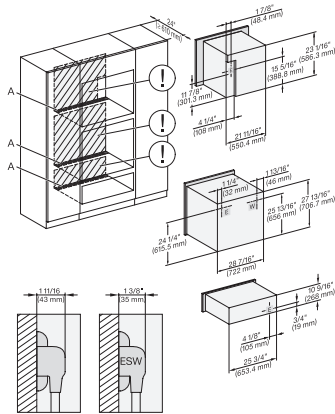

DGC786x+EBA7868, H7x8xBP, ESW7x80, Installation, 30 Zoll, Proud, combi, XXL, 650