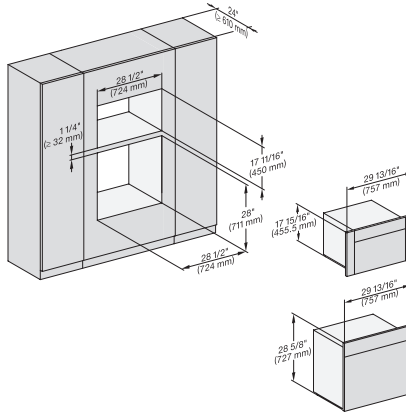

H 6x80 BP, H 6x80-2BP, NA7000 Fitting Combi side by side without wall, Installation drawing, Proud, NA

H6x80BP, H6x70BM, ESW6x85, H6x80-2BP, NA7000, Fitting Combi side by side without wall, Installation drawing, Proud, NA

H 7880 BP

Horno de 30 pulgadas de ancho

diseño fácilmente combinable, con sonda inalámbrica de alta precisión.

DGC 6x6x (AM) + EBA 6808, H 6x80 BP, H 6x80-2BP, NA7000, Fitting Combi wide front, Installation drawing, Proud, NA