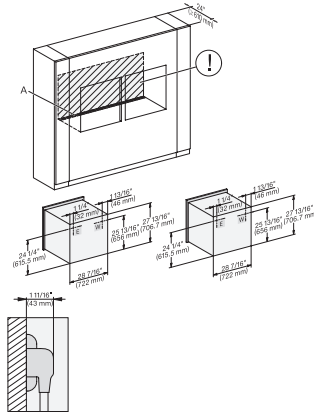

H 6x80 BP, H 6x70 BM, ESW 6x80, H 6x80-2BP, NA7000, Installation Combi wide front, Installation drawing, Proud, NA

H 6x80 BP, H 6x80-2BP, H 2x80 BP, H 7x80 BP, Installation Combi wide front side by side, Installation drawing, Proud, NA

H 7880 BP

Horno de 30 pulgadas de ancho

diseño fácilmente combinable, con sonda inalámbrica de alta precisión.

H6x80(2)BP, H6x70BM, ESW6x85, H2x80BP, H7x80BP, Installation Combi wide front side by side, Installation drawing, Proud