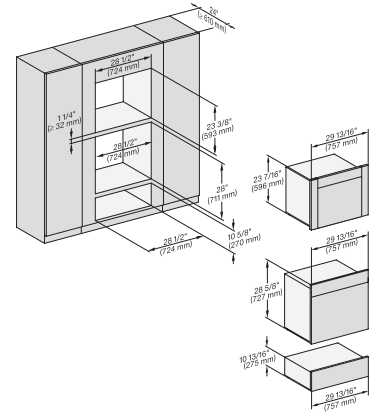

H 6x80 BP, H 6x80-2BP, NA7000 Fitting Combi side by side without wall, Installation drawing, Proud, NA

H6x80BP, H6x70BM, ESW6x85, H6x80-2BP, NA7000, Fitting Combi side by side without wall, Installation drawing, Proud, NA

H 7880 BP

Horno de 30 pulgadas de ancho

diseño fácilmente combinable, con sonda inalámbrica de alta precisión.

DGC 6x6x (AM) + EBA 6808, H 6x80 BP, H 6x80-2BP, NA7000, Fitting Combi wide front, Installation drawing, Proud, NA