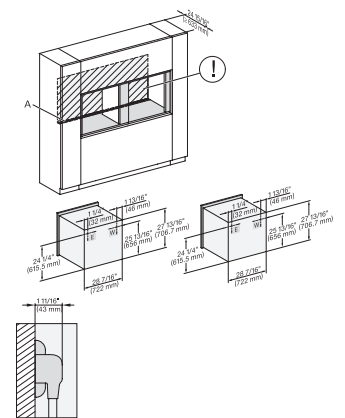

H 7880 BP

Horno de 30 pulgadas de ancho

diseño fácilmente combinable, con sonda inalámbrica de alta precisión.

H 6x80 BP, H 6x80-2BP, H 2x80BP, H 7x80 BP/BBX Fitting Combi wide front side by side, Install. drawing, Flush inset, NA

H 6x80 BP, H 6x80-2BP, H 2x80BP, G 7x80 BP/BBX, Installation drawing, Flush inset, NA

H 6x80 BP, H 6x00 BM + EBA 6808, H 6x80-2BP, H7xxx BM/BP/BPX, EBA 7848, Installation drawing, Flush inset, NA

H 6x80 BP, H 6x70 BM, H 6x80-2BP, H 7xxx BM/BMX/BP/BPX, H 2x90BP Installation drawing, Flush inset, NA

H 6x80 BP, ESW 6x80, H 6x80-2BP, H 2x80BP, H 7xxx BP/BPX, ESW 7x80 Installation drawing, Flush inset, NA

H 6x80 BP, H 6x00 BM + EBA 6808, H 6x80-2BP, H 7xxxBM/BP/BPC, EBA 7848, ESW 7x80, Installation drawing, Flush inset, NA