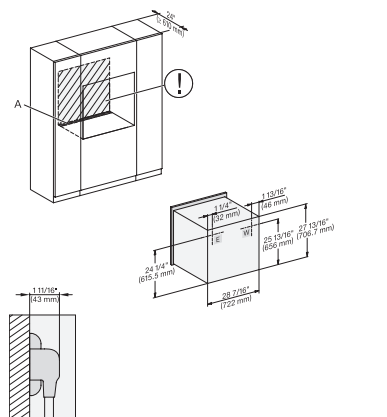

H 7880 BP

Horno de 30 pulgadas de ancho
diseño fácilmente combinable, con sonda inalámbrica de alta precisión.

side view 30 inch Flush inset, installation drawing, NA

installation 30 inch Flush inset, installation drawing, NA

installation 30 inch Flush inset built-under, installation drawing, NA

installation 30 inch Flush inset, installation drawing, NA

side view 30 inch Proud, installation drawing, NA

installation 30 inch Proud, installation drawing, NA

installation 30 inch Proud, installation drawing, NA

H 6x80 BP, H 6x70 BM, H 6x80-2BP, DGC 7x7x, H 7xxx Combi, Installation drawing, Flush inset, NA

H 6x80 BP, ESW 6x80, H 6x80-2BP, H2x80, H7x80m ESW7x80 Combi, Installation drawing, Flush inset, NA