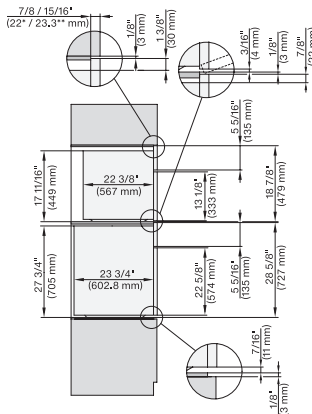

installation 30 inch Proud, installation drawing, NA

H 6x80 BP, H 6x70 BM, H 6x80-2BP, DGC 7x7x, H 7xxx Combi, Installation drawing, Flush inset, NA

H 6x80 BP, ESW 6x80, H 6x80-2BP, H2x80, H7x80m ESW7x80 Combi, Installation drawing, Flush inset, NA

H 7880 BP

Horno de 30 pulgadas de ancho

diseño fácilmente combinable, con sonda inalámbrica de alta precisión.

H6x80(2)BP, H6x70BM, ESW6x85, H2x80BP, H7x80BP, Installation Combi wide front side by side, Installation drawing, Proud

DGC7x7x(X), H7x8x(X)BP, side view, 30 Zoll, Flush inset, combi, XL, 650

DGC7x8x, H2x80BP, H7x8xBP(X), side view, 30 Zoll, Flush inset, combi, XXL 650

DGC7x8x(X), H2x80BP, H7x8xBP, ESW7x80, side view, 30 Zoll, Flush inset, combi, XXL, 650, ESW30