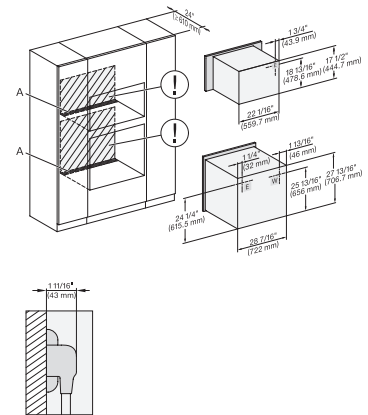

H 6x80 BP, H 6x70 BM, H 6x80-2BP, Hx70BM, H2x80BP(X), H7x80BP(X), Installation Combi, Installation drawing, Proud, NA