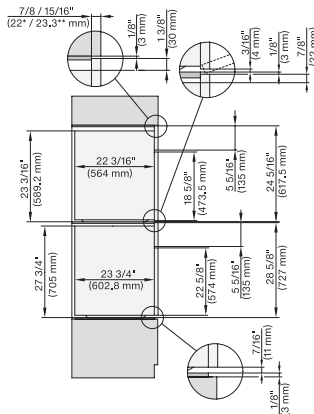

installation 30 inch Proud, installation drawing, NA

H 6x80 BP, H 6x70 BM, H 6x80-2BP, DGC 7x7x, H 7xxx Combi, Installation drawing, Flush inset, NA

H 6x80 BP, ESW 6x80, H 6x80-2BP, H2x80, H7x80m ESW7x80 Combi, Installation drawing, Flush inset, NA

H 7880 BP

Horno de 30 pulgadas de ancho

diseño fácilmente combinable, con sonda inalámbrica de alta precisión.

H6x80(2)BP, H6x70BM, ESW6x85, H2x80BP, H7x80BP, Installation Combi wide front side by side, Installation drawing, Proud

DGC7x7x(X), H7x8x(X)BP, side view, 30 Zoll, Flush inset, combi, XL, 650

DGC7x8x, H2x80BP, H7x8xBP(X), side view, 30 Zoll, Flush inset, combi, XXL 650

DGC7x8x(X), H2x80BP, H7x8xBP, ESW7x80, side view, 30 Zoll, Flush inset, combi, XXL, 650, ESW30