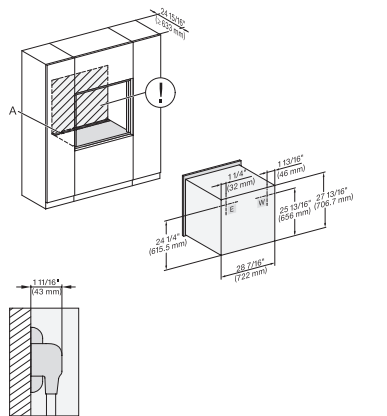

H 7880 BP

Horno de 30 pulgadas de ancho
diseño fácilmente combinable, con sonda inalámbrica de alta precisión.

side view 30 inch Flush inset, installation drawing, NA

installation 30 inch Flush inset, installation drawing, NA

installation 30 inch Flush inset built-under, installation drawing, NA

installation 30 inch Flush inset, installation drawing, NA

side view 30 inch Proud, installation drawing, NA

installation 30 inch Proud, installation drawing, NA