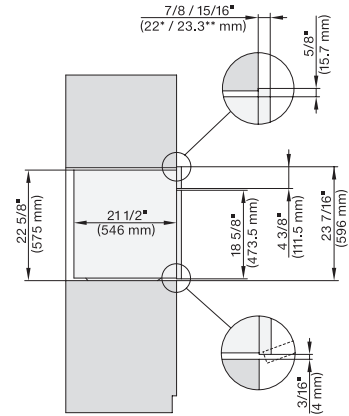

H 7660 BP AM

Horno con una anchura de 24"

Diseño fácilmente combinable, con sonda térmica y BrillantLight.

side view, 30 inch Flush inset 650S, installation drawing, NA

installation 30 inch Flush inset 650S, installation drawing, NA

side view 30 inch Proud 650S, installation drawing, NA

installation 30 inch Proud 650S, installation drawing, NA

DGC6x00-1+EBA 6808, H 6560B+EBA 6808, H 6x60 BP+EBA6808, DGC7xxx, H7xxx, EBA78x8 Combi, Install. drawi., Flush inset, NA