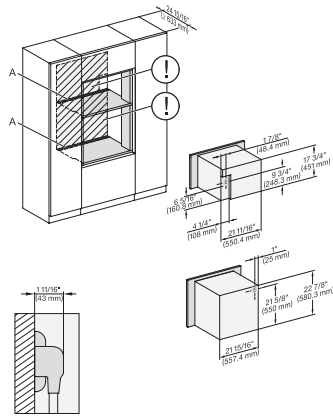

DGC786x(+EBA7848), H7x6xBP(+EBA7848), side view, 30 Zoll, Flush inset, combi, XXL, 650S

side view, Flush inset, combi, 650S, ESW

Installation Flush inset, combi, DGC XXL 650S

Installation Flush inset, combi, 650S, 450S

Installation Flush inset, combi, 650S, ESW

H 7660 BP AM

Horno con una anchura de 24"

Diseño fácilmente combinable, con sonda térmica y BrillantLight.

DGC7x4x(+EBA7848), H7x6xBP(+EBA7848), Installation, 30 Zoll, Flush inset, combi, XL, 650S