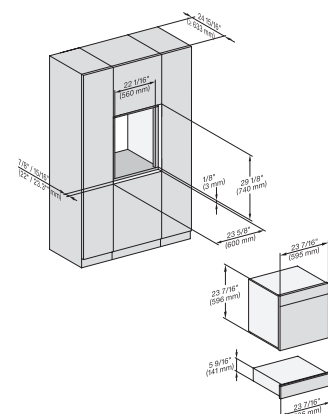

DGC786x(+EBA7848), H7x6xBP(+EBA7848), side view, 30 Zoll, Flush inset, combi, XXL, 650S

side view, Flush inset, combi, 650S, ESW

Installation Flush inset, combi, DGC XXL 650S

Installation Flush inset, combi, 650S, 450S

Installation Flush inset, combi, 650S, ESW

H 7660 BP AM

Horno con una anchura de 24"

Diseño fácilmente combinable, con sonda térmica y BrillantLight.

DGC7x4x(+EBA7848), H7x6xBP(+EBA7848), Installation, 30 Zoll, Flush inset, combi, XL, 650S

DGC786x+EBA7868, H7x6xBP(+EBA7848), Installation, 30 Zoll, Flush inset, combi, XXL, 650S

side view, Proud, combi, 650S, ESW

Installation Proud, combi, DGC XXL, 650S

Installation Proud, combi, 650S, 450S

Installation Proud, combi, 650S ESW