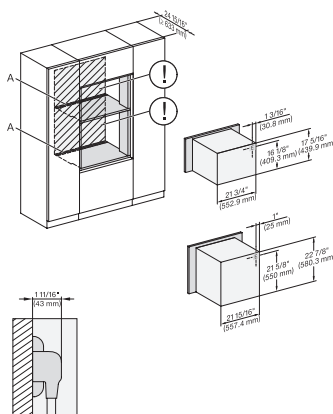

H 7660 BP AM

Horno con una anchura de 24"

Diseño fácilmente combinable, con sonda térmica y BrillantLight.

side view, 30 inch Flush inset 650S, installation drawing, NA

installation 30 inch Flush inset 650S, installation drawing, NA

side view 30 inch Proud 650S, installation drawing, NA

installation 30 inch Proud 650S, installation drawing, NA

DGC6x00-1+EBA 6808, H 6560B+EBA 6808, H 6x60 BP+EBA6808, DGC7xxx, H7xxx, EBA78x8 Combi, Install. drawi., Flush inset, NA

H 6560 B + EBA 6808, H 6x60 BP + EBA 6808, H 6x00 BM + EBA 6808, H7xxx, EBA 78x8 Combi, Install drawing, Flush inset, NA

H 6560 B + EBA 6808, H 6x60 BP + EBA 6808, H 6x00 BM, H 7xxx, EBA 78x8, Installation drawing, Flush inset, NA