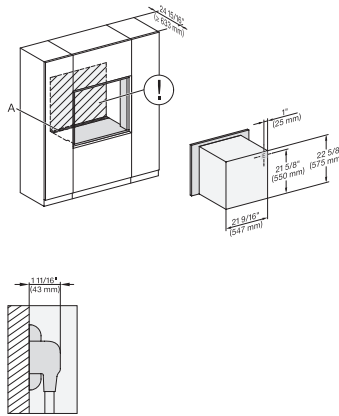

H 7660 BP AM

Horno con una anchura de 24"

Diseño fácilmente combinable, con sonda térmica y BrillantLight.

side view, 30 inch Flush inset 650S, installation drawing, NA

installation 30 inch Flush inset 650S, installation drawing, NA