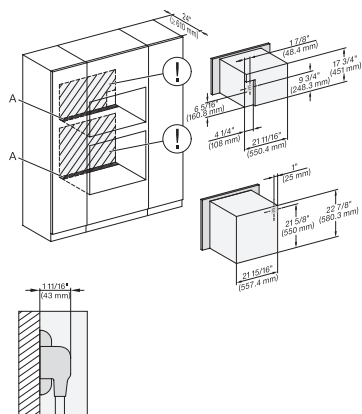

Installation Flush inset, combi, 650S, ESW

H 7660 BP AM

Horno con una anchura de 24"

Diseño fácilmente combinable, con sonda térmica y BrillantLight.

DGC7x4x(+EBA7848), H7x6xBP(+EBA7848), Installation, 30 Zoll, Flush inset, combi, XL, 650S

DGC786x+EBA7868, H7x6xBP(+EBA7848), Installation, 30 Zoll, Flush inset, combi, XXL, 650S

side view, Proud, combi, 650S, ESW

Installation Proud, combi, DGC XXL, 650S

Installation Proud, combi, 650S, 450S

Installation Proud, combi, 650S ESW

DGC7x4x(+EBA7848), H7x6x(+EBA7848), Installation, 30 Zoll, Proud, combi, XL, 650S

Handle H72xx, H76xx, H78xx, PureLine – NA7000 – Installation drawing