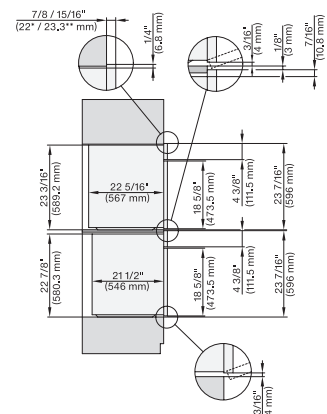

DGC6x6(AM)+EBA6808, H6560B+EBA6808, H6x60BP+EBA6808, (DGC786x, H7x6xBP)+EBA7868, Combi, Installation drawing, Proud, NA