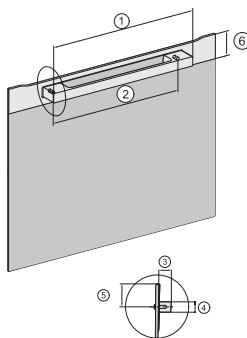

Handle H72xx, H76xx, H78xx, PureLine – NA7000 – Installation drawing