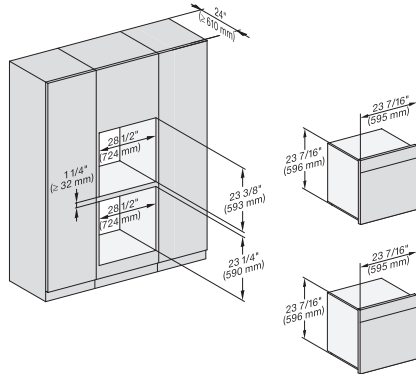

DGC786x(+EBA7848), H7x6xBP(+EBA7848), side view, 30 Zoll, Flush inset, combi, XXL, 650S

side view, Flush inset, combi, 650S, ESW

Installation Flush inset, combi, DGC XXL 650S

Installation Flush inset, combi, 650S, 450S

Installation Flush inset, combi, 650S, ESW

H 7660 BP AM

Horno con una anchura de 24"

Diseño fácilmente combinable, con sonda térmica y BrillantLight.

DGC7x4x(+EBA7848), H7x6xBP(+EBA7848), Installation, 30 Zoll, Flush inset, combi, XL, 650S

DGC786x+EBA7868, H7x6xBP(+EBA7848), Installation, 30 Zoll, Flush inset, combi, XXL, 650S

side view, Proud, combi, 650S, ESW

Installation Proud, combi, DGC XXL, 650S

Installation Proud, combi, 650S, 450S

Installation Proud, combi, 650S ESW