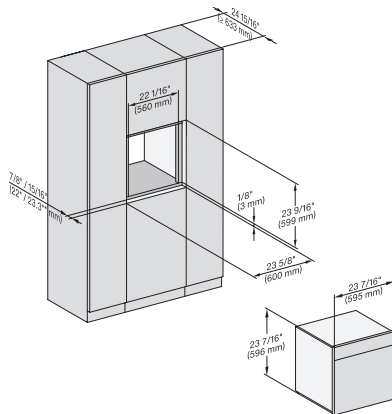

installation Flush inset 650S, installation drawing, NA