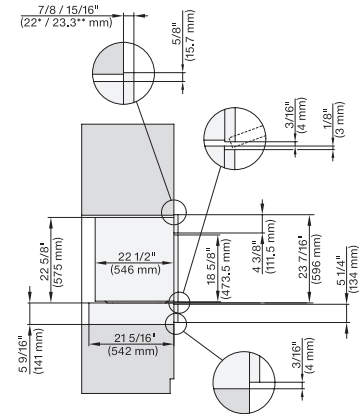

DGC786x(+EBA7848), H7x6xBP(+EBA7848), side view, 30 Zoll, Flush inset, combi, XXL, 650S

side view, Flush inset, combi, 650S, ESW

Installation Flush inset, combi, DGC XXL 650S

Installation Flush inset, combi, 650S, 450S

Installation Flush inset, combi, 650S, ESW

H 7660 BP AM

Horno con una anchura de 24"

Diseño fácilmente combinable, con sonda térmica y BrillantLight.

DGC7x4x(+EBA7848), H7x6xBP(+EBA7848), Installation, 30 Zoll, Flush inset, combi, XL, 650S

DGC786x+EBA7868, H7x6xBP(+EBA7848), Installation, 30 Zoll, Flush inset, combi, XXL, 650S

side view, Proud, combi, 650S, ESW

Installation Proud, combi, DGC XXL, 650S

Installation Proud, combi, 650S, 450S

Installation Proud, combi, 650S ESW