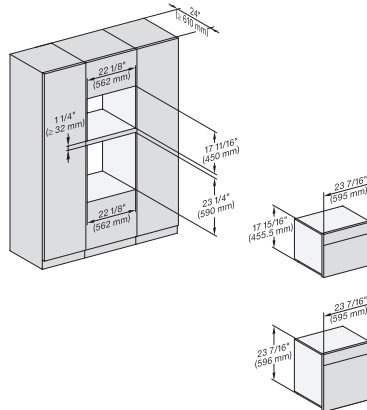

DGC786x(+EBA7848), H7x6xBP(+EBA7848), side view, 30 Zoll, Flush inset, combi, XXL, 650S

side view, Flush inset, combi, 650S, ESW

Installation Flush inset, combi, DGC XXL 650S

Installation Flush inset, combi, 650S, 450S

Installation Flush inset, combi, 650S, ESW

H 7660 BP AM

Horno con una anchura de 24"

Diseño fácilmente combinable, con sonda térmica y BrillantLight.

DGC7x4x(+EBA7848), H7x6xBP(+EBA7848), Installation, 30 Zoll, Flush inset, combi, XL, 650S

DGC786x+EBA7868, H7x6xBP(+EBA7848), Installation, 30 Zoll, Flush inset, combi, XXL, 650S

side view, Proud, combi, 650S, ESW

Installation Proud, combi, DGC XXL, 650S

Installation Proud, combi, 650S, 450S

Installation Proud, combi, 650S ESW