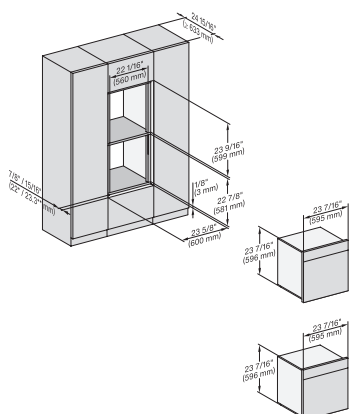

H 7660 BP AM

Horno con una anchura de 24"

Diseño fácilmente combinable, con sonda térmica y BrillantLight.

H 6560 B + EBA 6808, H 6x60 BP + EBA 6808, H 6x00 BM + EBA 6808, H7xxx+EBA7x7x, Combi, Installation drawing, Proud, NA

DGC786x(+EBA7848), H7x6xBP(+EBA7848), side view, 30 Zoll, Flush inset, combi, XXL, 650S

side view, Flush inset, combi, 650S, ESW

Installation Flush inset, combi, DGC XXL 650S

Installation Flush inset, combi, 650S, 450S