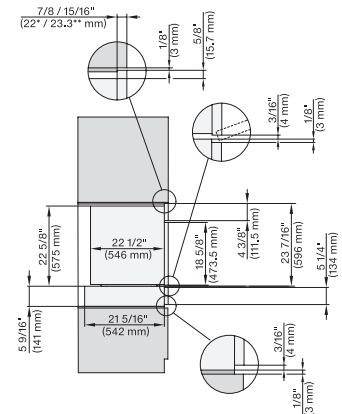

H 7660 BP AM

Horno con una anchura de 24"

Diseño fácilmente combinable, con sonda térmica y BrillantLight.

H 6560 B + EBA 6808, H 6x60 BP + EBA 6808, H 6x00 BM + EBA 6808, H7xxx+EBA7x7x, Combi, Installation drawing, Proud, NA

H 6560 B + EBA 6808, H 6x60 BP + EBA6808, H6x00BM + EBA6808, NA7000 Installation Combi, Installation drawing, Proud, NA

installation Proud 650S, installation drawing, NA

installation Flush inset 650S, installation drawing, NA

DGC786x(+EBA7848), H7x6xBP(+EBA7848), side view, 30 Zoll, Flush inset, combi, XXL, 650S

side view, Flush inset, combi, 650S, ESW

Installation Flush inset, combi, DGC XXL 650S

Installation Flush inset, combi, 650S, 450S

Installation Flush inset, combi, 650S, ESW

H 7660 BP AM

Horno con una anchura de 24"

Diseño fácilmente combinable, con sonda térmica y BrillantLight.

DGC7x4x(+EBA7848), H7x6xBP(+EBA7848), Installation, 30 Zoll, Flush inset, combi, XL, 650S