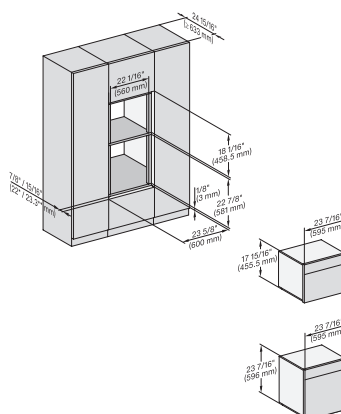

H 7660 BP AM

Horno con una anchura de 24"

Diseño fácilmente combinable, con sonda térmica y BrillantLight.

H 6560 B + EBA 6808, H 6x60 BP + EBA 6808, H 6x00 BM + EBA 6808, H7xxx+EBA7x7x, Combi, Installation drawing, Proud, NA

H 6560 B + EBA 6808, H 6x60 BP + EBA6808, H6x00BM + EBA6808, NA7000 Installation Combi, Installation drawing, Proud, NA

installation Proud 650S, installation drawing, NA

installation Flush inset 650S, installation drawing, NA

DGC786x(+EBA7848), H7x6xBP(+EBA7848), side view, 30 Zoll, Flush inset, combi, XXL, 650S

side view, Flush inset, combi, 650S, ESW

Installation Flush inset, combi, DGC XXL 650S

Installation Flush inset, combi, 650S, 450S

Installation Flush inset, combi, 650S, ESW

H 7660 BP AM

Horno con una anchura de 24"

Diseño fácilmente combinable, con sonda térmica y BrillantLight.

DGC7x4x(+EBA7848), H7x6xBP(+EBA7848), Installation, 30 Zoll, Flush inset, combi, XL, 650S