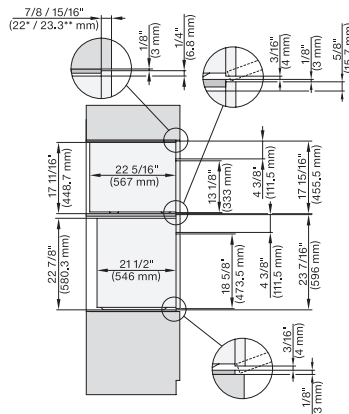

H 7660 BP AM

Horno con una anchura de 24"

Diseño fácilmente combinable, con sonda térmica y BrillantLight.

side view, 30 inch Flush inset 650S, installation drawing, NA

installation 30 inch Flush inset 650S, installation drawing, NA

side view 30 inch Proud 650S, installation drawing, NA

installation 30 inch Proud 650S, installation drawing, NA

DGC6x00-1+EBA 6808, H 6560B+EBA 6808, H 6x60 BP+EBA6808, DGC7xxx, H7xxx, EBA78x8 Combi, Install. drawi., Flush inset, NA