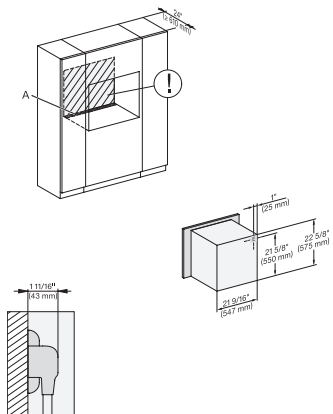

H 7660 BP AM

Horno con una anchura de 24"

Diseño fácilmente combinable, con sonda térmica y BrillantLight.

side view, 30 inch Flush inset 650S, installation drawing, NA

installation 30 inch Flush inset 650S, installation drawing, NA

side view 30 inch Proud 650S, installation drawing, NA

installation 30 inch Proud 650S, installation drawing, NA

DGC6x00-1+EBA 6808, H 6560B+EBA 6808, H 6x60 BP+EBA6808, DGC7xxx, H7xxx, EBA78x8 Combi, Install. drawi., Flush inset, NA