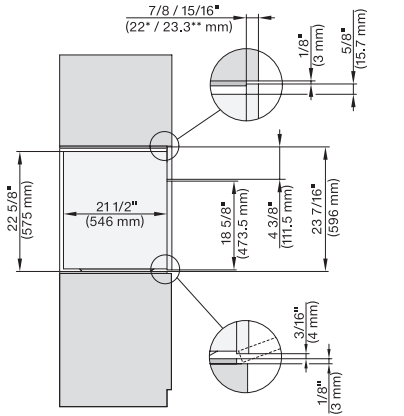

H 7660 BP AM

Horno con una anchura de 24"

Diseño fácilmente combinable, con sonda térmica y BrillantLight.

side view, 30 inch Flush inset 650S, installation drawing, NA

installation 30 inch Flush inset 650S, installation drawing, NA