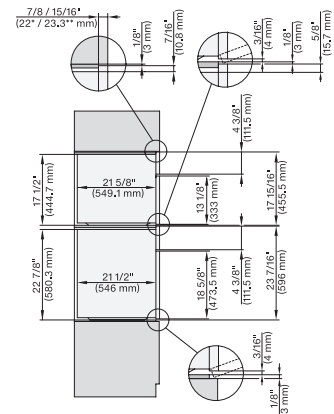

H 7660 BP AM

Horno con una anchura de 24"

Diseño fácilmente combinable, con sonda térmica y BrillantLight.

side view, 30 inch Flush inset 650S, installation drawing, NA

installation 30 inch Flush inset 650S, installation drawing, NA

side view 30 inch Proud 650S, installation drawing, NA

installation 30 inch Proud 650S, installation drawing, NA

DGC6x00-1+EBA 6808, H 6560B+EBA 6808, H 6x60 BP+EBA6808, DGC7xxx, H7xxx, EBA78x8 Combi, Install. drawi., Flush inset, NA