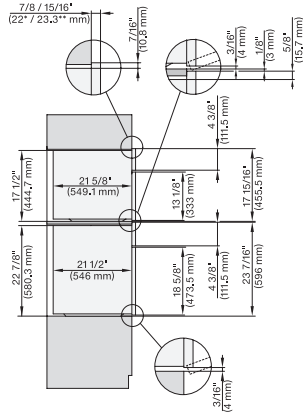

H 6560 B + EBA 6808, H 6x60 BP + EBA 6808, H 6x00 BM + EBA 6808, H7xxx, EBA 78x8 Combi, Install drawing, Flush inset, NA

H 6560 B + EBA 6808, H 6x60 BP + EBA 6808, H 6x00 BM, H 7xxx, EBA 78x8, Installation drawing, Flush inset, NA

DGCxxxx-1+EBAx8x8, H6560B+EBA6808, HxxxBP+EBAx8x8, Combi, Installation Drawing, Proud, Flush inset, NA

DGC6x6(AM)+EBA6808, H6560B+EBA6808, H6x60BP+EBA6808, (DGC786x, H7x6xBP)+EBA7868, Combi, Installation drawing, Proud, NA

H 7660 BP AM

Horno con una anchura de 24"

Diseño fácilmente combinable, con sonda térmica y BrillantLight.

H 6560 B + EBA 6808, H 6x60 BP + EBA 6808, H 6x00 BM + EBA 6808, H7xxx+EBA7x7x, Combi, Installation drawing, Proud, NA

DGC786x(+EBA7848), H7x6xBP(+EBA7848), side view, 30 Zoll, Flush inset, combi, XXL, 650S

side view, Flush inset, combi, 650S, ESW

Installation Flush inset, combi, DGC XXL 650S

Installation Flush inset, combi, 650S, 450S