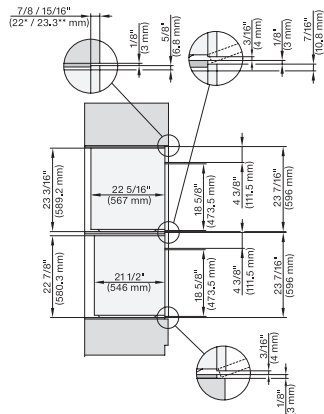

H 7660 BP AM

Horno con una anchura de 24"

Diseño fácilmente combinable, con sonda térmica y BrillantLight.

H 6560 B + EBA 6808, H 6x60 BP + EBA 6808, H 6x00 BM + EBA 6808, H7xxx+EBA7x7x, Combi, Installation drawing, Proud, NA

DGC786x(+EBA7848), H7x6xBP(+EBA7848), side view, 30 Zoll, Flush inset, combi, XXL, 650S

side view, Flush inset, combi, 650S, ESW

Installation Flush inset, combi, DGC XXL 650S

Installation Flush inset, combi, 650S, 450S

Installation Flush inset, combi, 650S, ESW

H 7660 BP AM

Horno con una anchura de 24"

Diseño fácilmente combinable, con sonda térmica y BrillantLight.

DGC7x4x(+EBA7848), H7x6xBP(+EBA7848), Installation, 30 Zoll, Flush inset, combi, XL, 650S