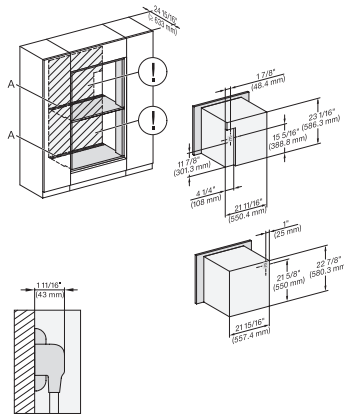

DGC786x(+EBA7848), H7x6xBP(+EBA7848), side view, 30 Zoll, Flush inset, combi, XXL, 650S

side view, Flush inset, combi, 650S, ESW

Installation Flush inset, combi, DGC XXL 650S

Installation Flush inset, combi, 650S, 450S

Installation Flush inset, combi, 650S, ESW

H 7660 BP AM

Horno con una anchura de 24"

Diseño fácilmente combinable, con sonda térmica y BrillantLight.

DGC7x4x(+EBA7848), H7x6xBP(+EBA7848), Installation, 30 Zoll, Flush inset, combi, XL, 650S

DGC786x+EBA7868, H7x6xBP(+EBA7848), Installation, 30 Zoll, Flush inset, combi, XXL, 650S

side view, Proud, combi, 650S, ESW

Installation Proud, combi, DGC XXL, 650S

Installation Proud, combi, 650S, 450S

Installation Proud, combi, 650S ESW