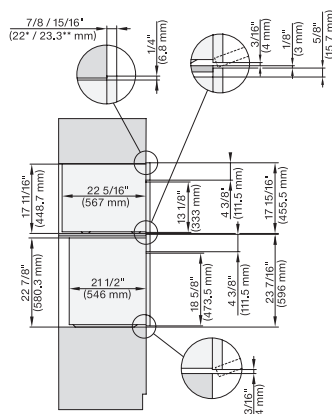

H 7660 BP AM

Horno con una anchura de 24"

Diseño fácilmente combinable, con sonda térmica y BrillantLight.

side view, 30 inch Flush inset 650S, installation drawing, NA

installation 30 inch Flush inset 650S, installation drawing, NA

side view 30 inch Proud 650S, installation drawing, NA

installation 30 inch Proud 650S, installation drawing, NA

DGC6x00-1+EBA 6808, H 6560B+EBA 6808, H 6x60 BP+EBA6808, DGC7xxx, H7xxx, EBA78x8 Combi, Install. drawi., Flush inset, NA

H 6560 B + EBA 6808, H 6x60 BP + EBA 6808, H 6x00 BM + EBA 6808, H7xxx, EBA 78x8 Combi, Install drawing, Flush inset, NA

H 6560 B + EBA 6808, H 6x60 BP + EBA 6808, H 6x00 BM, H 7xxx, EBA 78x8, Installation drawing, Flush inset, NA