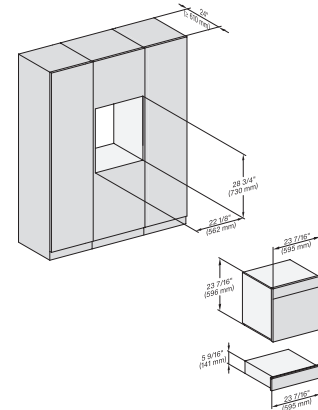

Installation Flush inset, combi, 650S, ESW

H 7660 BP AM

Horno con una anchura de 24"

Diseño fácilmente combinable, con sonda térmica y BrillantLight.

DGC7x4x(+EBA7848), H7x6xBP(+EBA7848), Installation, 30 Zoll, Flush inset, combi, XL, 650S

DGC786x+EBA7868, H7x6xBP(+EBA7848), Installation, 30 Zoll, Flush inset, combi, XXL, 650S

side view, Proud, combi, 650S, ESW

Installation Proud, combi, DGC XXL, 650S

Installation Proud, combi, 650S, 450S

Installation Proud, combi, 650S ESW