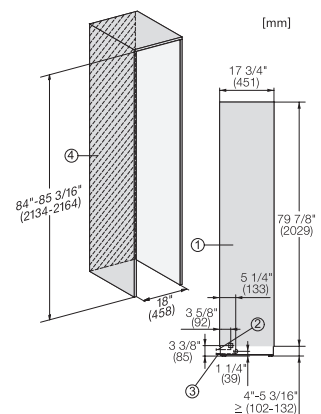

F 2412 Vi
 Congelador MasterCool
 para diseño y tecnología superior en formato grande.

Side-by-side, MasterCool, without partition wall, with heating mat (Sketch) (with footnote)

F2413Vi, F2412Vi, F2411Vi, MasterCool, inner space, installation drawings

Sideview, MasterCool, Sketch

Side-by-Side, MasterCool, footnote, installation drawings

KFP1805ed/cs, KFP1804ed/cs, Front panel, Front dimensions, MasterCool, installation drawings

F2413Vi, F2471Vi, F2471SF, F2461Vi, F2411Vi, F2411SF, installation, MasterCool, installation drawings

Opening angle $90^\circ/115^\circ$, right side stop, MasterCool (Sketch) with footnote