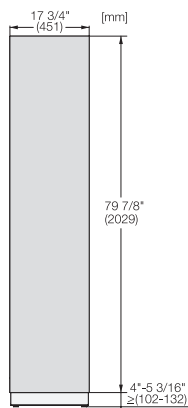

F 2412 Vi
 Congelador MasterCool
 para diseño y tecnología superior en formato grande.

Side-by-side, MasterCool, without partition wall, with heating mat (Sketch) (with footnote)

F2413Vi, F2412Vi, F2411Vi, MasterCool, inner space, installation drawings

Sideview, MasterCool, Sketch

Side-by-Side, MasterCool, footnote, installation drawings

KFP1805ed/cs, KFP1804ed/cs, Front panel, Front dimensions, MasterCool, installation drawings

F2413Vi, F2471Vi, F2471SF, F2461Vi, F2411Vi, F2411SF, installation, MasterCool, installation drawings

Opening angle $90^\circ/115^\circ$, right side stop, MasterCool (Sketch) with footnote