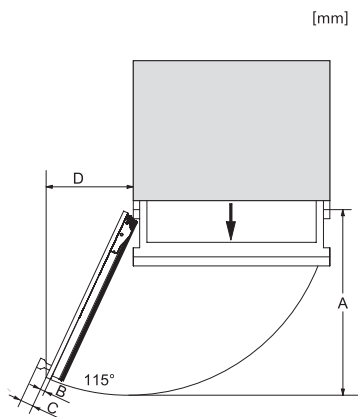

Sideview, MasterCool, Sketch

Side-by-Side, MasterCool, footnote, installation drawings

KFP1805ed/cs, KFP1804ed/cs, Front panel, Front dimensions, MasterCool, installation drawings

F2413Vi, F2471Vi, F2471SF, F2461Vi, F2411Vi, F2411SF, installation, MasterCool, installation drawings

Opening angle $90^\circ/115^\circ$, right side stop, MasterCool (Sketch) with footnote