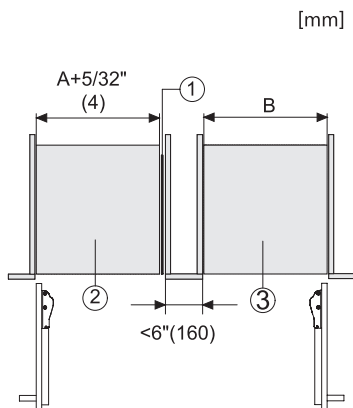

F 2412 Vi
 Congelador MasterCool
 para diseño y tecnología superior en formato grande.

Side-by-side, MasterCool, without partition wall, with heating mat (Sketch) (with footnote)

F2413Vi, F2412Vi, F2411Vi, MasterCool, inner space, installation drawings

Sideview, MasterCool, Sketch

Side-by-Side, MasterCool, footnote, installation drawings

KFP1805ed/cs, KFP1804ed/cs, Front panel, Front dimensions, MasterCool, installation drawings

F2413Vi, F2471Vi, F2471SF, F2461Vi, F2411Vi, F2411SF, installation, MasterCool, installation drawings

Opening angle $90^\circ/115^\circ$, right side stop, MasterCool (Sketch) with footnote