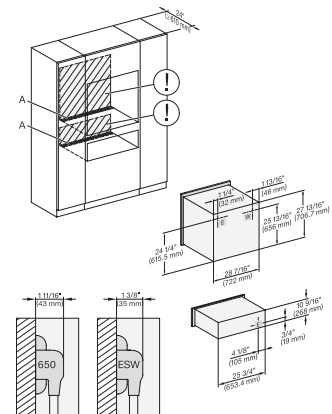

H 6x80 BP, ESW 6x80, H 6x80-2BP, H2x80BP, H7x80BP, ESW7x80, Installation Combi, Installation drawing, Proud, NA