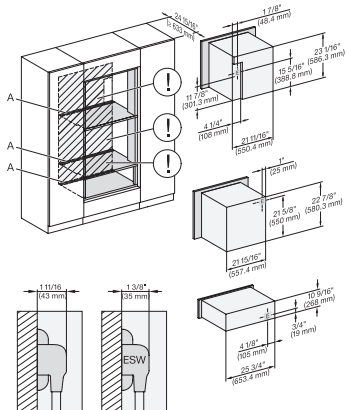

DGC786x+EBA7868, H7x6xBP+EBA7848, ESW7x80, Installation, 30 Zoll, Flush inset, combi, XXL, 650S