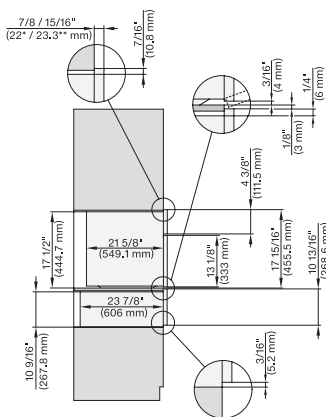

H 6x00 BM + EBA 6808, ESW 6x80, H7x40BM+EBA7848, ESW7x80, Combi, Installation drawing, Proud, NA