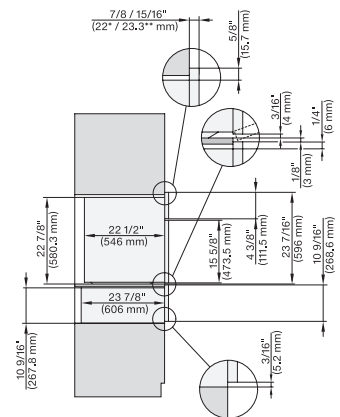

Side view 30Zoll Proud Kombi 650S ESW30, Installation drawing, Proud, NA