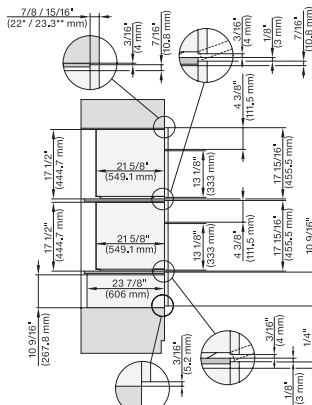

H6x00BM+EBA6808, ESW6x80, H7x40BM+EBA7848, ESW7x80, Combi, Installation drawing, Proud, NA