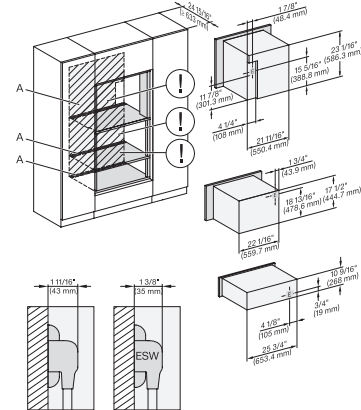

DGC786x+EBA7868, H7x70BM(X), ESW7x80, Installation, 30 Zoll, Flush inset, combi, XXL