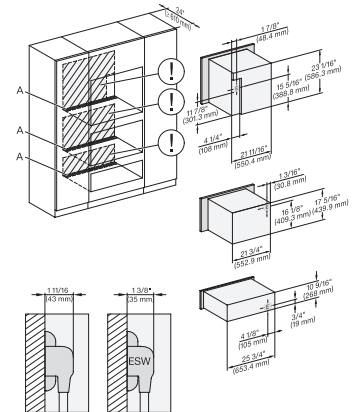

DGC786x+EBA7868, H7x40BM+EBA7848, ESW7x80, Installation, 30 Zoll, Proud, combi, XXL, 450S