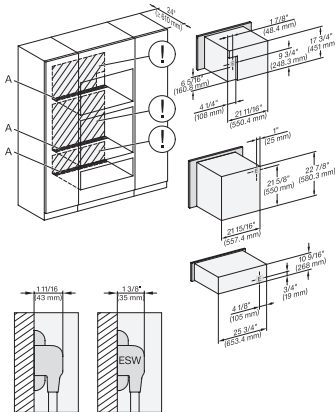

DGC7x4x+EBA7848,, H7x6x+BP+EBA7848, ESW7x80, Installation, 30 Zoll, Proud, combi, XL, 650S