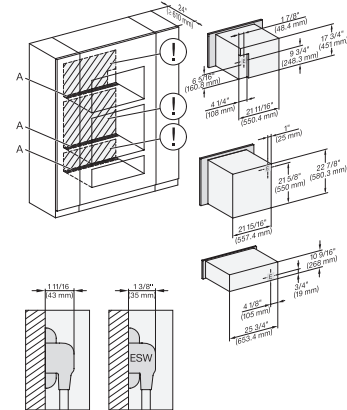

DGC7x4x+EBA7848, H7x6xBP+EBA7848, ESW7x80, Installation, 30 Zoll, Proud, combi, wide front, XL, 650S