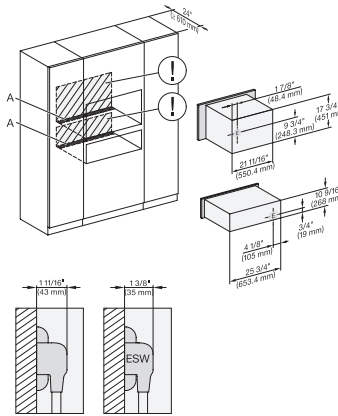

DGC 6x00-1 + EBA 6808, ESW 6x80, Installation Combi, Installation drawing, Proud, NA