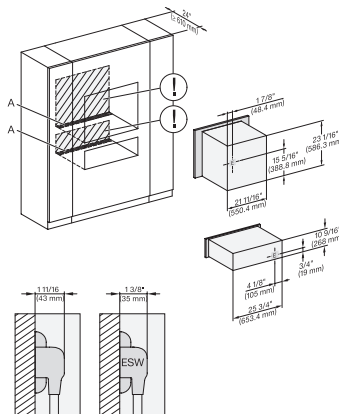

DGC 6x6x (AM) + EBA 6808, ESW 6x80, Installation Combi wide front, Installation drawing, Proud, NA