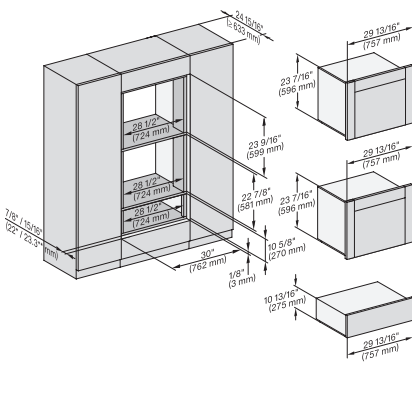

DGC786x+EBA7868, H7x6xBP+EBA7848, ESW7x80, Einbau, 30 Zoll, Flush inset, combi, XXL, 650S