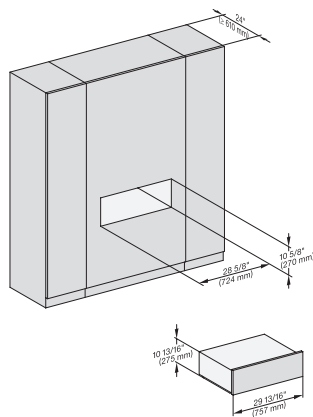

installation 30 inch Flush inset ESW30, installation drawing, NA

installation 30 inch Flush inset wide front ESW30, installation drawing, NA

side view 30 inch Proud ESW30, installation drawing, NA

installation 30 inch Proud ESW30, installation drawing, NA

installation 30 inch Proud wide front ESW30, installation drawing, NA

installation 30 inch Proud ESW30, installation drawing, NA

ESW 7680

Calientaplatos sin tirador de 30 pulgadas de anchura y 10 13/16 de altura