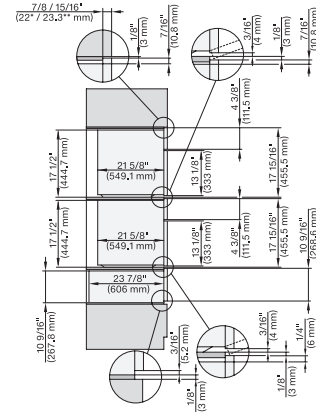

H 6x00 BM + EBA 6808, ESW 6x80, H7x40, EBA 7848, ESW 7x80 Combi, Installation drawing, Flush inset, NA