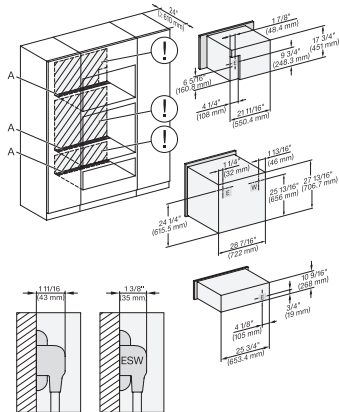

DGC7x4x+EBA7848, H2880BP, H7x6x+BP(X), ESW7x80, Installation, 30 Zoll, Proud, combi, XL, 650