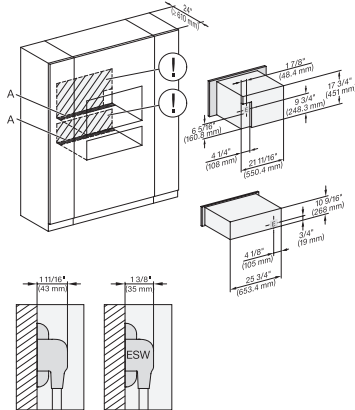

DGC7x4x+EBA7848, ESW7x80, Installation, 30 Zoll, Proud, combi, wide front, XL