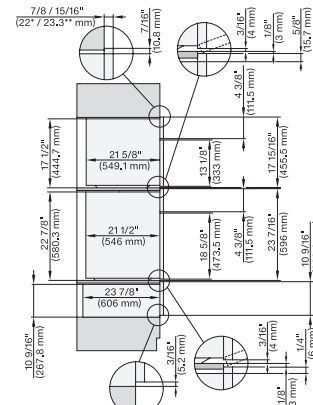

(H6560B,H6x60BP,H6x00BM)+EBA6808, ESWxx80, H7x6x+EBA7868, H7x40BM+EBA7848, Combi,Installation drawing,Proud,Flush inset