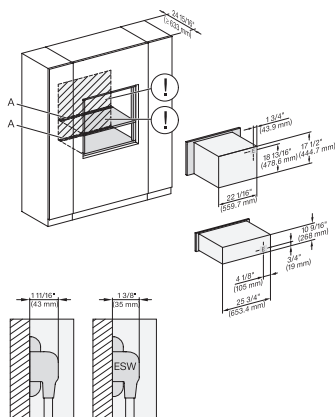

H 6x70 BM, ESW 6x80, H 7x70BM/BMX, ESW 7x80, Installation Combi wide front, Installation drawing, Flush inset, NA