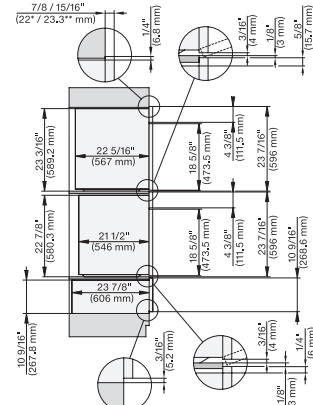

(DGC6x6x, H6560B, H6x60BP)+EBA6808, ESW6x80, (DGC786x, H7x6xBP)+EBA7868, ESW7x80 Combi, Installation drawing, Proud, NA