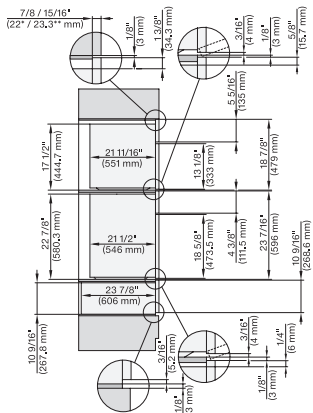

(H 6560 B, H 6x60 BP) + EBA6808; H 6x70, ESW 6x80, H7xxx, EBA7868, ESW7x80 Combi, Installation drawing, Flush inset, NA