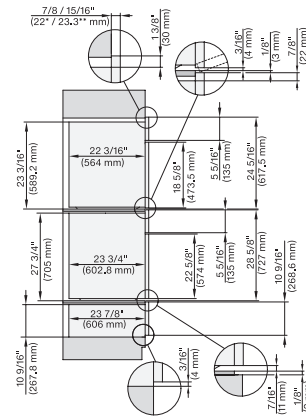

DGC7x8(X), H2x80BP, H7x8xBP(X), ESW7x80, side view, 30 Zoll, Proud, combi, XXL, 650