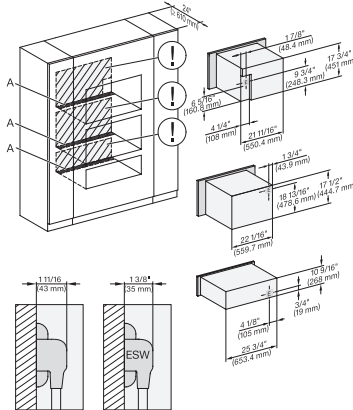

DGC7x4x+EBA7848, H7x70BM(X), ESW7x80, Installation, 30 Zoll, Proud, combi, wide front, XL