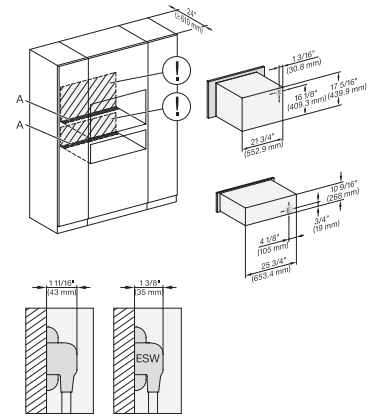

H 6x00 BM + EBA 6808, ESW 6x80, H7x40BM+EBA7848, ESW7x80, Installation Combi, Installation drawing, Proud, NA