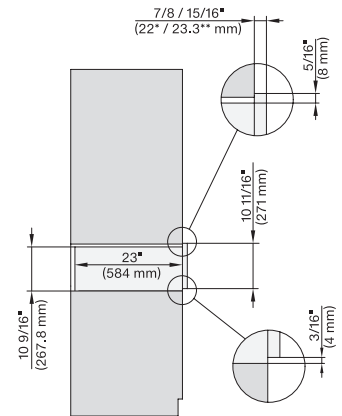

side view 30 inch Proud ESW30, installation drawing, NA