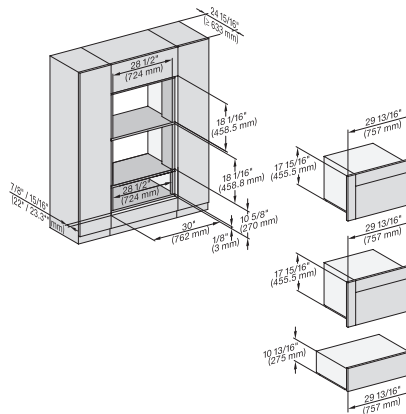

H 6x00+EBA 6808, ESW 6x80, DGC 6x00-1, DGC7x40, EBA7848, H7x40, ESW7x8x,Fitting Combi, Install drawing, Flush inset, NA