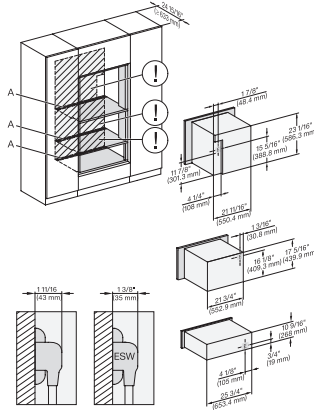

DGC786x+EBA7868, H7x40BM+EBA7848, ESW7x80, Installation, 30 Zoll, Flush inset, combi, XXL, 450S