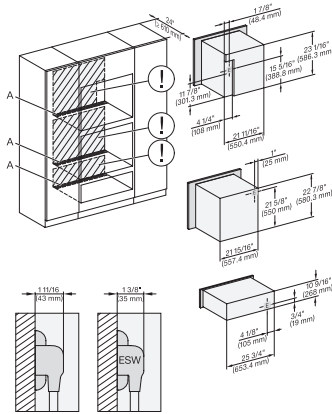

DGC786x+EBA7868, H7x6xBP+EBA7848, ESW7x80, Installation, 30 Zoll, Proud, combi, 650S