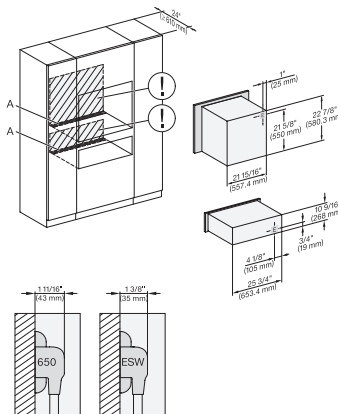

(H6560B, H6x60BP) + EBA6808, ESW6x80, H7x6x0P+EBA7868, ESW7x80, Installation Combi, Installation drawing, Proud, NA