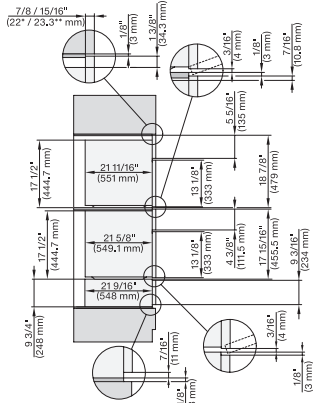

H 6x70 BM, H 6x00 BM + EBA 6808, ESW 6x85, DGC7x7x, EBA7848, H7xxx, ESW7x70 Combi, Installation drawing, Flush inset, NA