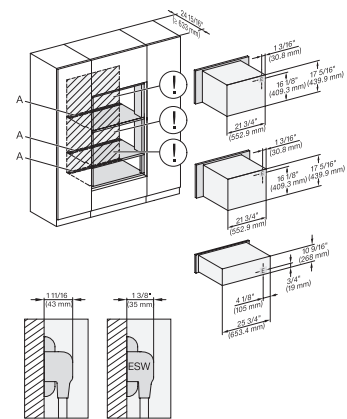

H 6x00 BM + EBA 6808, ESW 6x80, H7x40BM, EBA7848, ESW7x80 Installation Combi, Installation drawing, Flush inset, NA