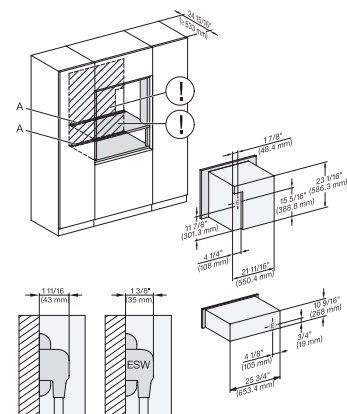

DGC786x+EBA7868, ESW7x80, Installation, 30 Zoll, Flush inset, combi, XXL