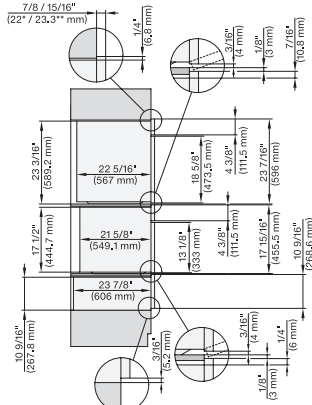

DGC6x6x(AM), H6x00BM+EBA6808, ESW6x80, DGC786x+EBA7868, H7x40BM+EBA7848, ESW 7x80,Combi, Installation drawing, Proud, NA