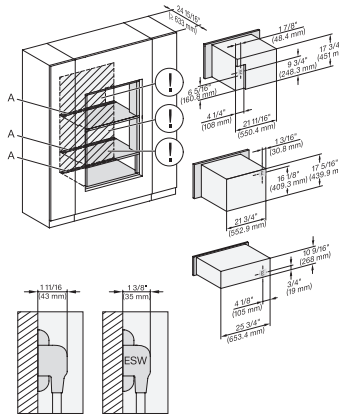

DGC7x4+EBA7848, H7x40BM+EBA7848, ESW7x80, Installation, 30 Zoll, Flush inset, combi, wide front, XL, 450S