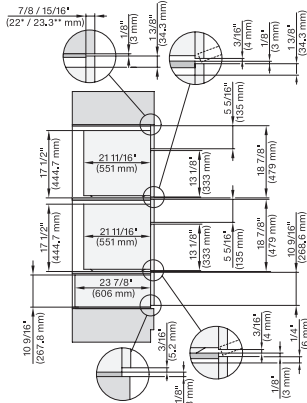

H 6x70 BM, ESW 6x80, DGC7xxx, H7x70, ESW 7x80 Combi, Installation drawing, Flush inset, Flush inset, NA