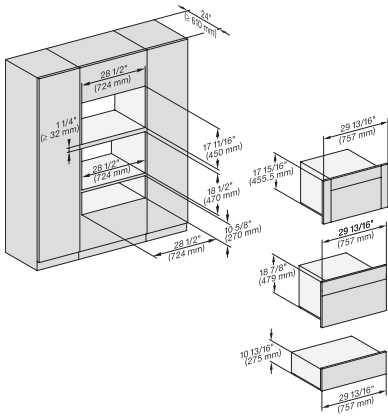

ESW 7680

Calientaplatos sin tirador de 30 pulgadas de anchura y 10 13/16 de altura

Precalear vajilla, mantener alimentos calientes y cocción a baja temperatura.

DGC7x4x+EBA7848, H7x70BM, ESW7x80, Einbau, 30 Zoll, Proud, combi, XL