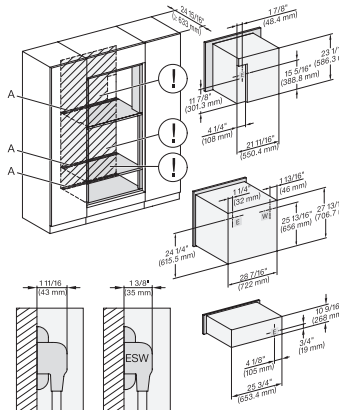

DGC786x+EBA7868, H7x80BP(X), ESW7x80, Installation, 30 Zoll, Flush inset, combi, XXL, 650