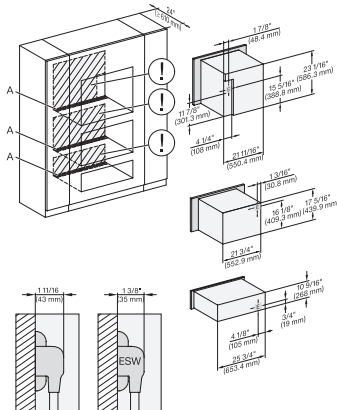

DGC786x+EBA7868, H7x40BM+EBA7848, ESW7x80, Installation, 30 Zoll, Proud, combi, wide front, XXL, 450S