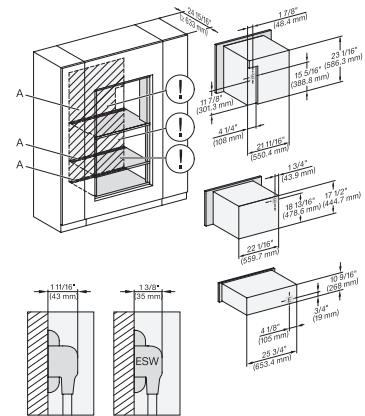

DGC786x+EBA7868, H7x70BM(X), ESW7x80, Installation, 30 Zoll, Flush inset, combi, wide front, XXL