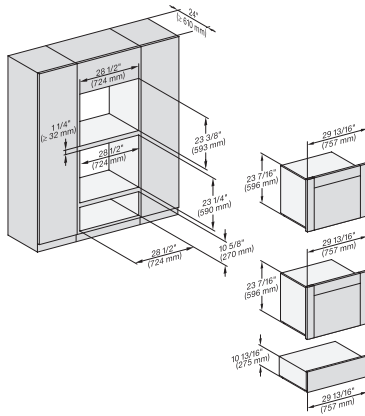

DGC786x+EBA7868, H7x6x+EBA7868, ESW7x80, Einbau, 30 Zoll, Proud, combi, XXL, 650S