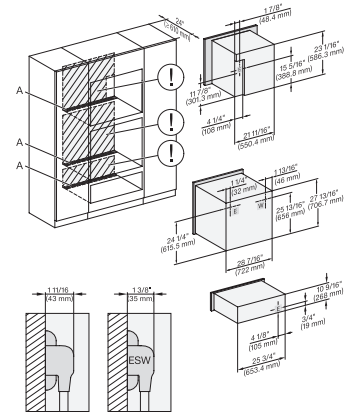

DGC786x+EBA7868, H7x8xBP, ESW7x80, Installation, 30 Zoll, Proud, combi, XXL, 650