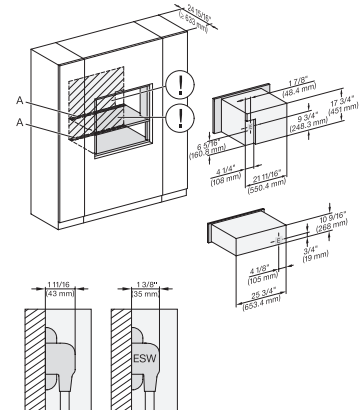

DGC7x4x+EBA7848, ESW7x80, Installation, 30 Zoll, Flush inset, combi, wide front, XL