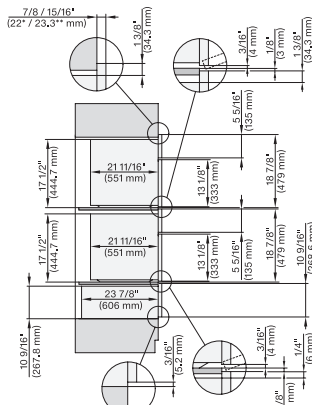

H6x70BM, ESW6x80, DGC7x7(X), H7x70BM, ESW7x80, Combi, Installation drawing, Proud, Flush inset, NA