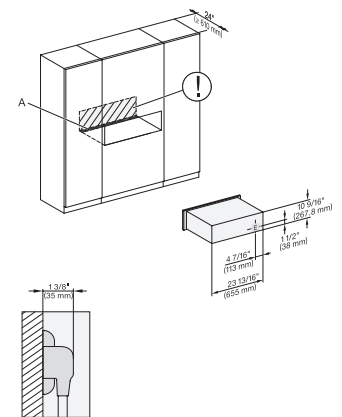

installation 30 inch Flush inset ESW30, installation drawing, NA

installation 30 inch Flush inset wide front ESW30, installation drawing, NA

side view 30 inch Proud ESW30, installation drawing, NA

installation 30 inch Proud ESW30, installation drawing, NA

installation 30 inch Proud wide front ESW30, installation drawing, NA

installation 30 inch Proud ESW30, installation drawing, NA

ESW 7680

Calientaplatos sin tirador de 30 pulgadas de anchura y 10 13/16 de altura