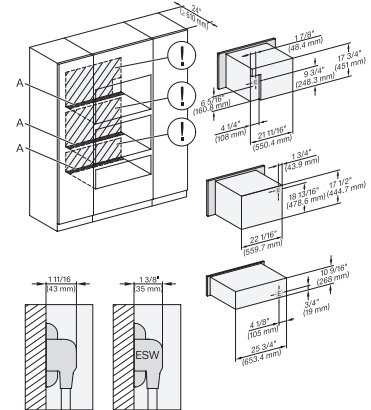

DGC7x4x+EBA7848, H7x70BM(X), ESW7x80, Installation, 30 Zoll, Proud, combi, XL