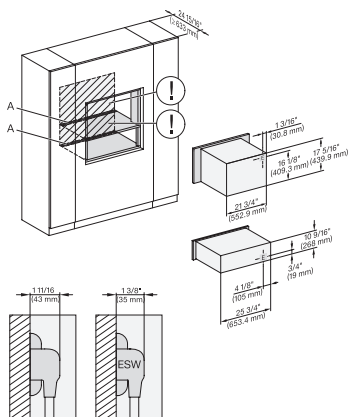

H 6x00 BM + EBA 6808, ESW 6x80, H 7x40BM, EBA 7848, ESW 7x80, Installation drawing, Flush inset, NA