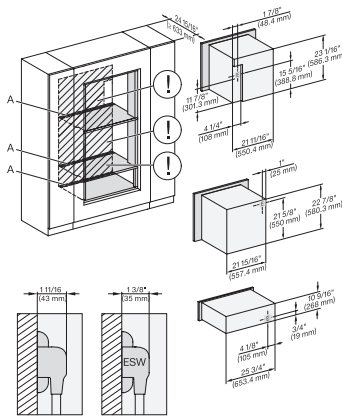

DGC786x+EBA7868, H7x6+EBA7868, ESW7x80, Installation, 30 Zoll, Flush inset, combi, wide front, XXL, 650S