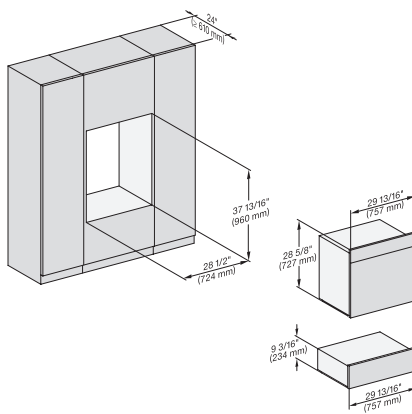

DGC7x8x, ESW7x70, EVS7670, Einbau, 30 Zoll, Proud, combi, XXL