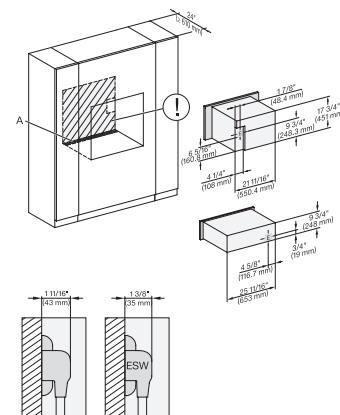

DGC7x4x+EBA7848, ESW7x70, EVS7670, Installation, 30 Zoll, Proud, combi, wide front, XL