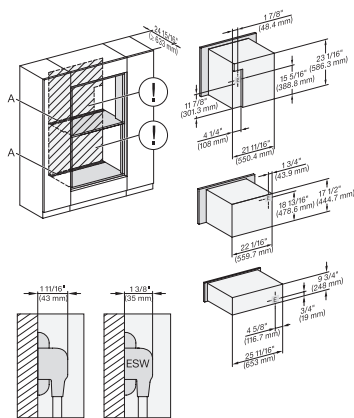

DGC786x+EBA7868, H7x70BM(X), ESW7x70, EVS7670, Installation, 30 Zoll, Flush inset, combi, XL