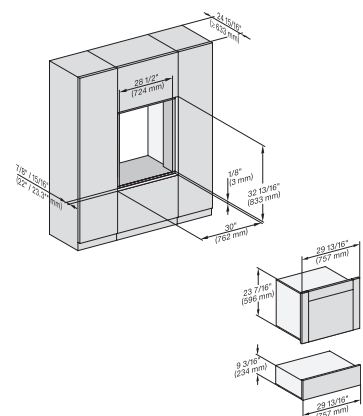

DGC786x+EBA7868, H7x6xBP+EBA7848, ESW7x70, EVS7670, Einbau, 30 Zoll, Flush inset, combi, 650S