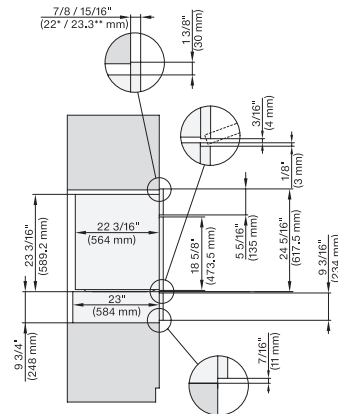

DGC7x8x, ESW7x70, EVS7670, side view, 30 Zoll, Proud, combi, XXL