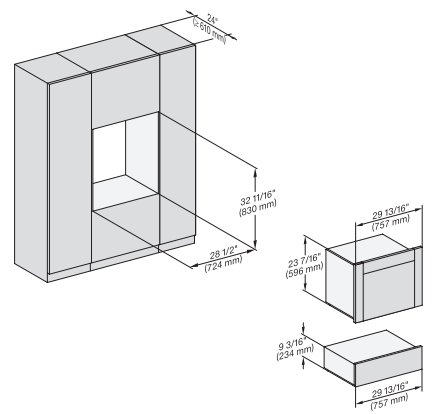

DGC786x+EBA7868, H7x6xBP+EBA7848, ESW7x70, EVS7670, Einbau 30 Zoll, Proud, combi, 650S