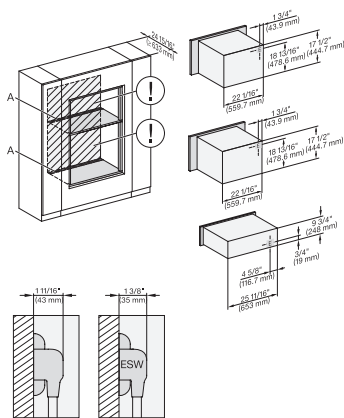

H 6x70 BM, ESW 6x85, H 7x70 BM/BMX, ESW 7x70, EVS 7670, Installation drawing, Flush inset, NA