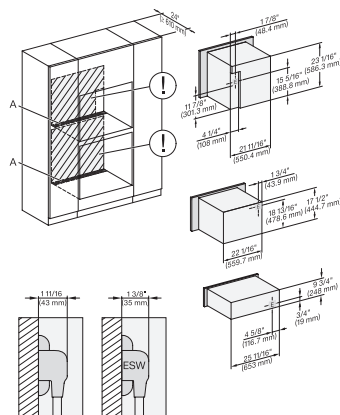

DGC786x+EBA7868, H7x70BM(X), ESW7x70, EVS7670, 30 Zoll, Proud, combi, XXL