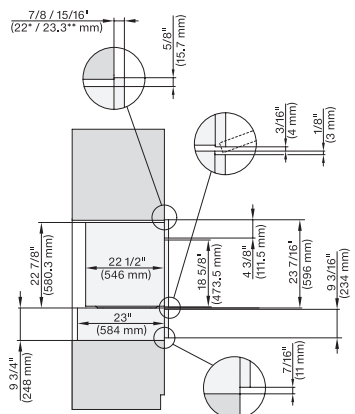

H7x6xBP+EBA7848, ESW7x70, EVS7670, side view, 30 Zoll, Proud, combi, 650S