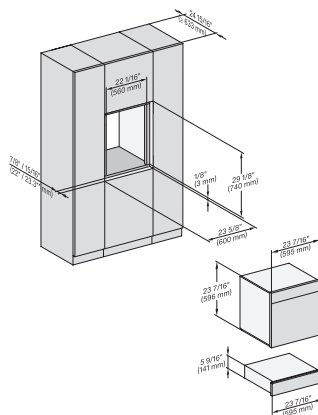

side view, Flush inset, DGC combi XL, ESW

side view, Flush inset, combi, 450S, ESW

side view, Flush inset, combi, 650S, ESW

Einbau, Flush inset, combi, 450S, ESW

Installation Flush inset, combi, 650S, ESW

side view, Proud, combi, DGC XL ESW

side view, Proud, combi, 450S ESW

side view, Proud, combi, 650S, ESW

Installation Proud, combi, 450S ESW

ESW 7010 AM

Calientaplatos sin tirador de 24 pulgadas de anchura y 5 5/8 de altura