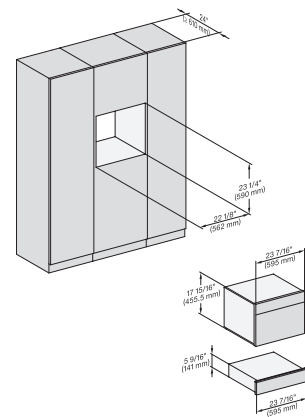

side view, Flush inset, DGC combi XL, ESW

side view, Flush inset, combi, 450S, ESW

side view, Flush inset, combi, 650S, ESW

Einbau, Flush inset, combi, 450S, ESW

Installation Flush inset, combi, 650S, ESW

side view, Proud, combi, DGC XL ESW

side view, Proud, combi, 450S ESW

side view, Proud, combi, 650S, ESW

Installation Proud, combi, 450S ESW

ESW 7010 AM

Calientaplatos sin tirador de 24 pulgadas de anchura y 5 5/8 de altura